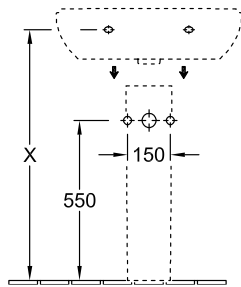

#### 1 . POSITION

Model	516060
Width	600 mm
Depth	490 mm
Weight	18 kg
Description	Sanitary porcelain EN 31, EN 14688
Tap fitting / Tap hole remark	suitable for 3-hole tap fittings, central tap hole punched out
Overflow remark	with overflow
Material	Sanitary porcelain
Specification texts	O.novo; Washbasin; Sanitary porcelain; Size: 600 x 490 mm; Oval; suitable for 3-hole tap fittings, central tap hole punched out; with overflow; EN 31, EN 14688

# TECHNICAL DRAWINGS

## 516060

	A	B	C	D
5160 55	550	450	475	280
5160 60	600	490	525	315
5160 65	650	510	565	330