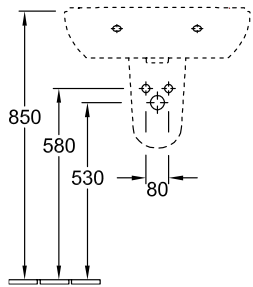

#### 1 . POSITION

Model	516060
Width	600 mm
Depth	490 mm
Weight	18 kg
Description	Sanitary porcelain EN 31, EN 14688
Tap fitting / Tap hole remark	suitable for 3-hole tap fittings, central tap hole punched out
Overflow remark	with overflow
Material	Sanitary porcelain
Specification texts	O.novo; Washbasin; Sanitary porcelain; Size: 600 x 490 mm; Oval; suitable for 3-hole tap fittings, central tap hole punched out; with overflow; EN 31, EN 14688

# TECHNICAL DRAWINGS

## 516060

	A	B	C	D
5160 55	550	450	475	280
5160 60	600	490	525	315
5160 65	650	510	565	330