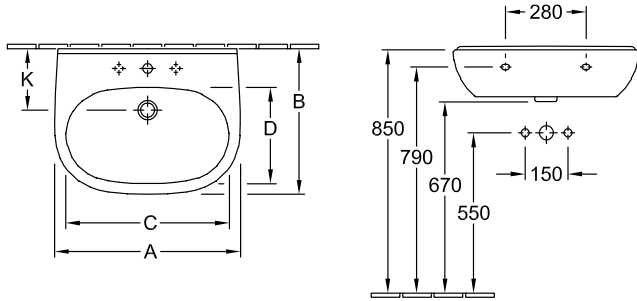

TECHNICAL DRAWINGS

516060

	A	B	C	D
5160 55	550	450	475	280
5160 60	600	490	525	315
5160 65	650	510	565	330