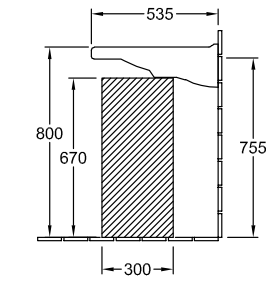

TECHNICAL DRAWINGS

517470

DE