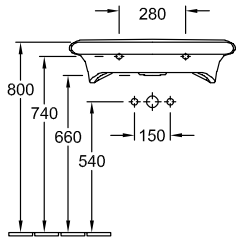

TECHNICAL DRAWINGS

517470

DE