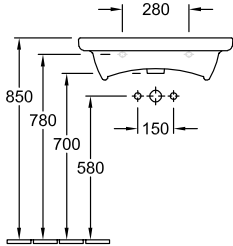

WASHBASIN, WASHBASINS, WALL-MOUNTED WASHBASINS, ACCESSIBLE SOLUTIONS, ACCESSIBLE WASHBASINS ARCHITECTURA VITA

PRODUCT INFORMATION

1 . POSITION

Model	517866
Width	650 mm
Depth	550 mm
Weight	21 kg
Description	previously Omnia Architectura Sanitary porcelain DIN 18040, EN 31, EN 14688 in accordance with DIN 18040
Tap fitting / Tap hole remark	5 tap hole positions can be selected as required
Overflow remark	without overflow, Please note: unclosable outlet valve must be used with models without overflow
Material	Sanitary porcelain
Specification texts	Architectura Vita; Washbasin Vita; previously Omnia Architectura; Sanitary porcelain; Size: 650 x 550 mm; Rectangle; 5 tap hole positions can be selected as required; without overflow; Please note: unclosable outlet valve must be used with models without overflow; DIN 18040, EN 31, EN 14688; in accordance with DIN 18040

517866

DIN 18040

R3	R5
440	550

7264 60