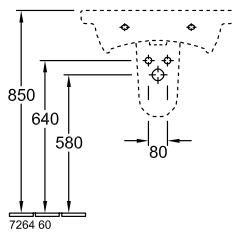

WASHBASIN, WASHBASINS, WALL-MOUNTED WASHBASINS, ACCESSIBLE SOLUTIONS, ACCESSIBLE WASHBASINS ARCHITECTURA VITA

PRODUCT INFORMATION

1 . POSITION

Model	517866
Width	650 mm
Depth	550 mm
Weight	21 kg
Description	previously Omnia Architectura Sanitary porcelain DIN 18040, EN 31, EN 14688 in accordance with DIN 18040
Tap fitting / Tap hole remark	5 tap hole positions can be selected as required
Overflow remark	without overflow, Please note: unclosable outlet valve must be used with models without overflow
Material	Sanitary porcelain
Specification texts	Architectura Vita; Washbasin Vita; previously Omnia Architectura; Sanitary porcelain; Size: 650 x 550 mm; Rectangle; 5 tap hole positions can be selected as required; without overflow; Please note: unclosable outlet valve must be used with models without overflow; DIN 18040, EN 31, EN 14688; in accordance with DIN 18040

517866

DIN 18040

R3	R5
440	550

7264 60