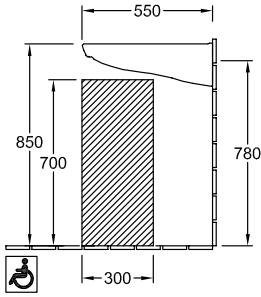

WASHBASIN, WASHBASINS, WALL-MOUNTED WASHBASINS, ACCESSIBLE SOLUTIONS, ACCESSIBLE WASHBASINS ARCHITECTURA VITA

PRODUCT INFORMATION

1 . POSITION

Model	517866
Width	650 mm
Depth	550 mm
Weight	21 kg
Description	previously Omnia Architectura Sanitary porcelain DIN 18040, EN 31, EN 14688 in accordance with DIN 18040
Tap fitting / Tap hole remark	5 tap hole positions can be selected as required
Overflow remark	without overflow, Please note: unclosable outlet valve must be used with models without overflow
Material	Sanitary porcelain
Specification texts	Architectura Vita; Washbasin Vita; previously Omnia Architectura; Sanitary porcelain; Size: 650 x 550 mm; Rectangle; 5 tap hole positions can be selected as required; without overflow; Please note: unclosable outlet valve must be used with models without overflow; DIN 18040, EN 31, EN 14688; in accordance with DIN 18040

517866

DIN 18040

R3	R5
440	550

7264 60