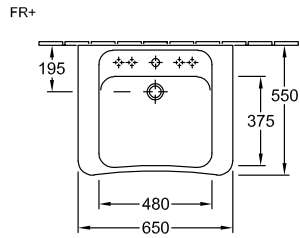

WASHBASIN, WASHBASINS, WALL-MOUNTED WASHBASINS, ACCESSIBLE SOLUTIONS, ACCESSIBLE WASHBASINS ARCHITECTURA VITA

PRODUCT INFORMATION

1 . POSITION

Model	517866
Width	650 mm
Depth	550 mm
Weight	21 kg
Description	previously Omnia Architectura Sanitary porcelain DIN 18040, EN 31, EN 14688 in accordance with DIN 18040
Tap fitting / Tap hole remark	5 tap hole positions can be selected as required
Overflow remark	without overflow, Please note: unclosable outlet valve must be used with models without overflow
Material	Sanitary porcelain
Specification texts	Architectura Vita; Washbasin Vita; previously Omnia Architectura; Sanitary porcelain; Size: 650 x 550 mm; Rectangle; 5 tap hole positions can be selected as required; without overflow; Please note: unclosable outlet valve must be used with models without overflow; DIN 18040, EN 31, EN 14688; in accordance with DIN 18040

517866

DIN 18040

R3	R5
440	550

7264 60