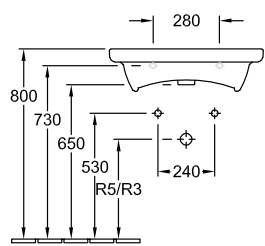

WASHBASIN, WASHBASINS, WALL-MOUNTED WASHBASINS, ACCESSIBLE SOLUTIONS, ACCESSIBLE WASHBASINS ARCHITECTURA VITA

PRODUCT INFORMATION

1 . POSITION

Model	517866
Width	650 mm
Depth	550 mm
Weight	21 kg
Description	previously Omnia Architectura Sanitary porcelain DIN 18040, EN 31, EN 14688 in accordance with DIN 18040
Tap fitting / Tap hole remark	5 tap hole positions can be selected as required
Overflow remark	without overflow, Please note: unclosable outlet valve must be used with models without overflow
Material	Sanitary porcelain
Specification texts	Architectura Vita; Washbasin Vita; previously Omnia Architectura; Sanitary porcelain; Size: 650 x 550 mm; Rectangle; 5 tap hole positions can be selected as required; without overflow; Please note: unclosable outlet valve must be used with models without overflow; DIN 18040, EN 31, EN 14688; in accordance with DIN 18040

517866

DIN 18040

R3	R5
440	550

7264 60