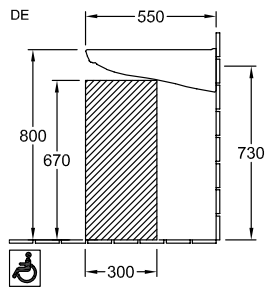

WASHBASIN, WASHBASINS, WALL-MOUNTED WASHBASINS, ACCESSIBLE SOLUTIONS, ACCESSIBLE WASHBASINS ARCHITECTURA VITA

PRODUCT INFORMATION

1 . POSITION

Model	517866
Width	650 mm
Depth	550 mm
Weight	21 kg
Description	previously Omnia Architectura Sanitary porcelain DIN 18040, EN 31, EN 14688 in accordance with DIN 18040
Tap fitting / Tap hole remark	5 tap hole positions can be selected as required
Overflow remark	without overflow, Please note: unclosable outlet valve must be used with models without overflow
Material	Sanitary porcelain
Specification texts	Architectura Vita; Washbasin Vita; previously Omnia Architectura; Sanitary porcelain; Size: 650 x 550 mm; Rectangle; 5 tap hole positions can be selected as required; without overflow; Please note: unclosable outlet valve must be used with models without overflow; DIN 18040, EN 31, EN 14688; in accordance with DIN 18040

517866

DIN 18040

R3	R5
440	550

7264 60