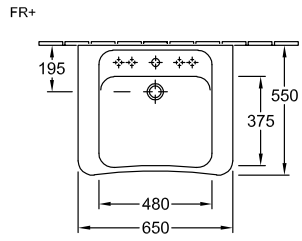

WASHBASIN, WASHBASINS, WALL-MOUNTED WASHBASINS, ACCESSIBLE SOLUTIONS, ACCESSIBLE WASHBASINS ARCHITECTURA VITA

PRODUCT INFORMATION

1 . POSITION

Model	517868
Width	650 mm
Depth	550 mm
Weight	21 kg
Description	previously Omnia Architectura Sanitary porcelain DIN 18040, EN 31, EN 14688 in accordance with DIN 18040
Tap fitting / Tap hole remark	central tap hole punched out
Overflow remark	without overflow, Please note: unclosable outlet valve must be used with models without overflow
Material	Sanitary porcelain
Specification texts	Architectura Vita; Washbasin Vita; previously Omnia Architectura; Sanitary porcelain; Size: 650 x 550 mm; Rectangle; central tap hole punched out; without overflow; Please note: unclosable outlet valve must be used with models without overflow; DIN 18040, EN 31, EN 14688; in accordance with DIN 18040

517868

DIN 18040

R3	R5
440	550