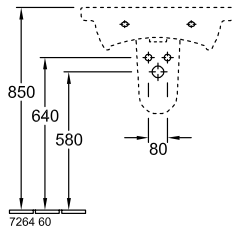

WASHBASIN, WASHBASINS, WALL-MOUNTED WASHBASINS, ACCESSIBLE SOLUTIONS, ACCESSIBLE WASHBASINS ARCHITECTURA VITA

PRODUCT INFORMATION

1 . POSITION

Model	517868
Width	650 mm
Depth	550 mm
Weight	21 kg
Description	previously Omnia Architectura Sanitary porcelain DIN 18040, EN 31, EN 14688 in accordance with DIN 18040
Tap fitting / Tap hole remark	central tap hole punched out
Overflow remark	without overflow, Please note: unclosable outlet valve must be used with models without overflow
Material	Sanitary porcelain
Specification texts	Architectura Vita; Washbasin Vita; previously Omnia Architectura; Sanitary porcelain; Size: 650 x 550 mm; Rectangle; central tap hole punched out; without overflow; Please note: unclosable outlet valve must be used with models without overflow; DIN 18040, EN 31, EN 14688; in accordance with DIN 18040

517868

DIN 18040

R3	R5
440	550