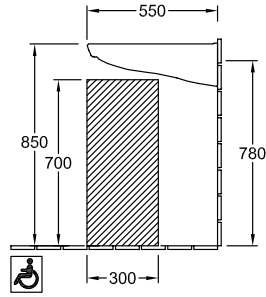

WASHBASIN, WASHBASINS, WALL-MOUNTED WASHBASINS, ACCESSIBLE SOLUTIONS, ACCESSIBLE WASHBASINS ARCHITECTURA VITA

PRODUCT INFORMATION

1 . POSITION

Model	517868
Width	650 mm
Depth	550 mm
Weight	21 kg
Description	previously Omnia Architectura Sanitary porcelain DIN 18040, EN 31, EN 14688 in accordance with DIN 18040
Tap fitting / Tap hole remark	central tap hole punched out
Overflow remark	without overflow, Please note: unclosable outlet valve must be used with models without overflow
Material	Sanitary porcelain
Specification texts	Architectura Vita; Washbasin Vita; previously Omnia Architectura; Sanitary porcelain; Size: 650 x 550 mm; Rectangle; central tap hole punched out; without overflow; Please note: unclosable outlet valve must be used with models without overflow; DIN 18040, EN 31, EN 14688; in accordance with DIN 18040

517868

DIN 18040

R3	R5
440	550