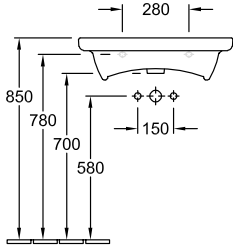

WASHBASIN, WASHBASINS, WALL-MOUNTED WASHBASINS, ACCESSIBLE SOLUTIONS, ACCESSIBLE WASHBASINS ARCHITECTURA VITA

PRODUCT INFORMATION

1 . POSITION

Model	517868
Width	650 mm
Depth	550 mm
Weight	21 kg
Description	previously Omnia Architectura Sanitary porcelain DIN 18040, EN 31, EN 14688 in accordance with DIN 18040
Tap fitting / Tap hole remark	central tap hole punched out
Overflow remark	without overflow, Please note: unclosable outlet valve must be used with models without overflow
Material	Sanitary porcelain
Specification texts	Architectura Vita; Washbasin Vita; previously Omnia Architectura; Sanitary porcelain; Size: 650 x 550 mm; Rectangle; central tap hole punched out; without overflow; Please note: unclosable outlet valve must be used with models without overflow; DIN 18040, EN 31, EN 14688; in accordance with DIN 18040

517868

DIN 18040

R3	R5
440	550