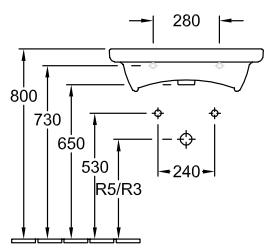

WASHBASIN, WASHBASINS, WALL-MOUNTED WASHBASINS, ACCESSIBLE SOLUTIONS, ACCESSIBLE WASHBASINS ARCHITECTURA VITA

PRODUCT INFORMATION

1 . POSITION

Model	517868
Width	650 mm
Depth	550 mm
Weight	21 kg
Description	previously Omnia Architectura Sanitary porcelain DIN 18040, EN 31, EN 14688 in accordance with DIN 18040
Tap fitting / Tap hole remark	central tap hole punched out
Overflow remark	without overflow, Please note: unclosable outlet valve must be used with models without overflow
Material	Sanitary porcelain
Specification texts	Architectura Vita; Washbasin Vita; previously Omnia Architectura; Sanitary porcelain; Size: 650 x 550 mm; Rectangle; central tap hole punched out; without overflow; Please note: unclosable outlet valve must be used with models without overflow; DIN 18040, EN 31, EN 14688; in accordance with DIN 18040

517868

DIN 18040

R3	R5
440	550