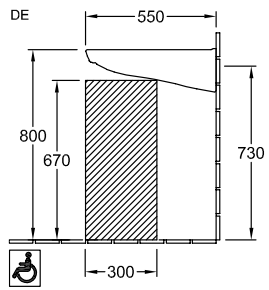

WASHBASIN, WASHBASINS, WALL-MOUNTED WASHBASINS, ACCESSIBLE SOLUTIONS, ACCESSIBLE WASHBASINS ARCHITECTURA VITA

PRODUCT INFORMATION

1 . POSITION

Model	517868
Width	650 mm
Depth	550 mm
Weight	21 kg
Description	previously Omnia Architectura Sanitary porcelain DIN 18040, EN 31, EN 14688 in accordance with DIN 18040
Tap fitting / Tap hole remark	central tap hole punched out
Overflow remark	without overflow, Please note: unclosable outlet valve must be used with models without overflow
Material	Sanitary porcelain
Specification texts	Architectura Vita; Washbasin Vita; previously Omnia Architectura; Sanitary porcelain; Size: 650 x 550 mm; Rectangle; central tap hole punched out; without overflow; Please note: unclosable outlet valve must be used with models without overflow; DIN 18040, EN 31, EN 14688; in accordance with DIN 18040

517868

DIN 18040

R3	R5
440	550