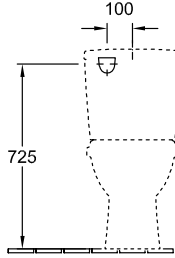

### 1 . POSITION

Model	566110
Width	360 mm
Depth	670 mm
Weight	22,3 kg
Description	Sanitary porcelain with fastening set for concealed fastening EN 997 with water-saving AQUAREDUCT® system: flush volume 3 / 4,5 litres
Flush volume	3 / 4,5 l
Installation	floor-standing
Outlet	horizontal outlet
Material	Sanitary porcelain
Leed	4
Specification texts	O.novo; Washdown toilet for close- coupled WC-suite; Sanitary porcelain; Size: 360 x 670 mm; Oval; floor-standing; Flush volume: 3 / 4,5 l; Leed: 4; with fastening set for concealed fastening; EN 997; with water-saving AQUAREDUCT® system: flush volume 3 / 4,5 litres; horizontal outlet

# TECHNICAL DRAWINGS

**566110**

5760-S1 / 21

5760-R1

5760-G1