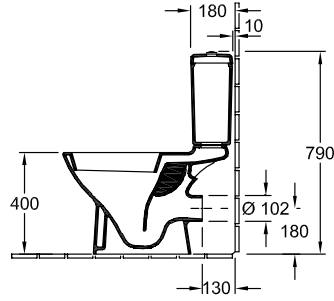

TECHNICAL DRAWINGS

566110

5760-S1 / 21