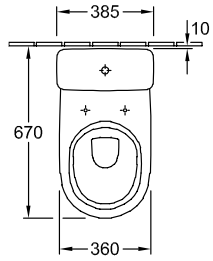

TECHNICAL DRAWINGS

566110

5760-S1 / 21