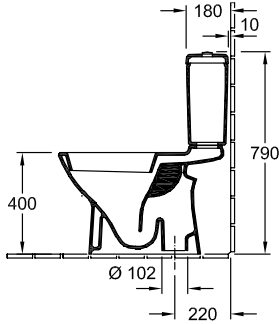

TECHNICAL DRAWINGS

566110

5760-S1 / 21