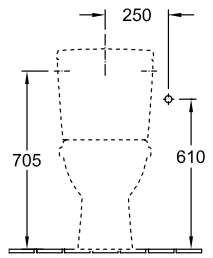

TECHNICAL DRAWINGS

566110

5760-S1 / 21