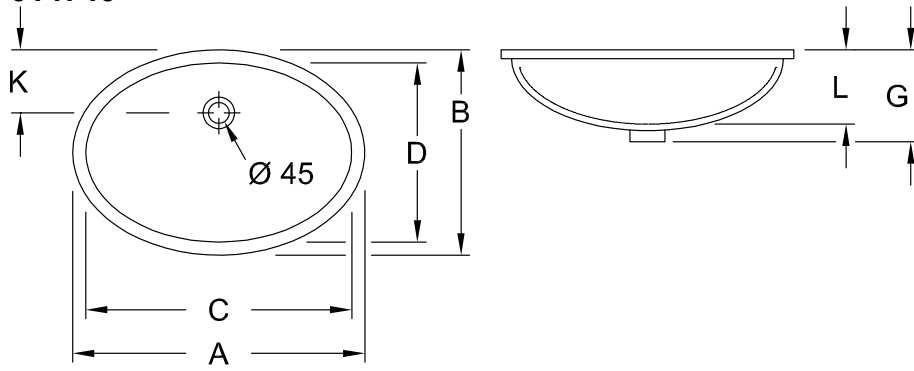

TECHNICAL DRAWINGS

614746

	A	B	C	D	G	K	L
6144 00	675	475	615	415	215	150	165
6147 00	570	410	500	350	220	140	170
6147 46	520	365	455	305	195	125	???