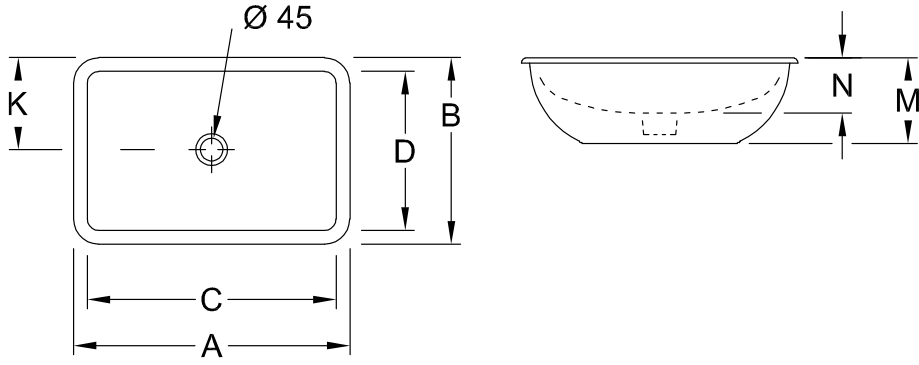

TECHNICAL DRAWINGS

616320

	A	B	C	D	K	M	N
6163 10	510	340	450	280	170	160	115
6163 11	510	340	450	280	170	160	115
6163 00	600	405	540	340	203	180	120
6163 01	600	405	540	340	203	180	120
6163 20	675	450	615	380	225	180	140
6163 21	675	450	615	380	225	180	140