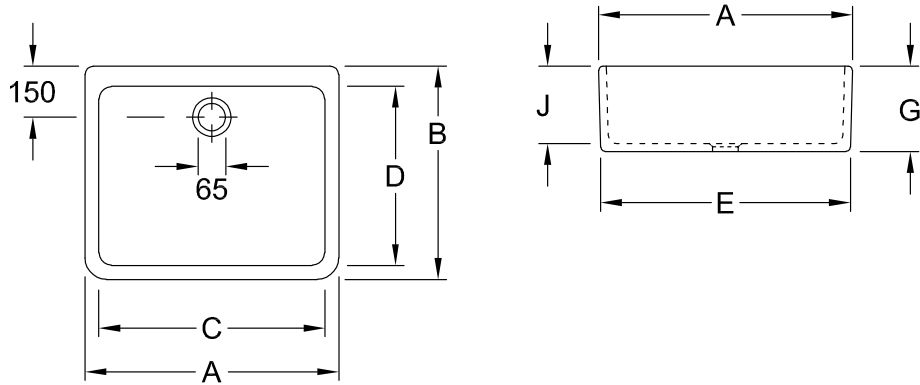

COMMERCIAL MODEL, COMMERCIAL MODELS, WASHBASINS, SINKS O.NOVO

PRODUCT INFORMATION

1 . POSITION

Model	632200
Width	595 mm
Height	200 mm
Depth	500 mm
Weight	23,45 kg
Description	Sanitary porcelain fastening with mounting-brackets, fastening with profile iron
Overflow remark	with overflow
Material	Sanitary porcelain
Specification texts	O.novo; Sink; Sanitary porcelain; Size: 595 x 200 x 500 mm; Rectangle; with overflow; fastening with mounting-brackets, fastening with profile iron

COLOURS

White Alpin	63220001	4022693022004
White Alpin AntiBac	632200T1	4022693454379
White Alpin CeramicPlus	632200R1	4022693366931

TECHNICAL DRAWINGS

632200

	A	B	C	D	E	G	J
6321 00	495	400	455	330	485	170	150
6321 10	495	400	455	330	485	170	150
6322 00	595	500	555	430	585	200	180
6322 10	595	500	555	430	585	200	180
6327 00	695	500	655	430	685	200	180