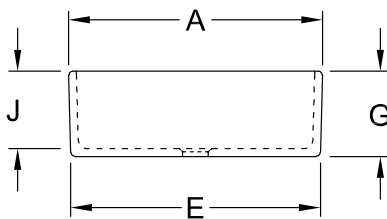

COMMERCIAL MODEL, COMMERCIAL MODELS, WASHBASINS, SINKS O.NOVO

PRODUCT INFORMATION

1 . POSITION

Model	632700
Width	695 mm
Height	200 mm
Depth	500 mm
Weight	25,7 kg
Description	Sanitary porcelain fastening with mounting-brackets, fastening with profile iron
Overflow remark	with overflow
Material	Sanitary porcelain
Specification texts	O.novo; Sink; Sanitary porcelain; Size: 695 x 200 x 500 mm; Rectangle; with overflow; fastening with mounting-brackets, fastening with profile iron

COLOURS

White Alpin	63270001	4022693022028
White Alpin CeramicPlus	632700R1	4022693366948
White Alpin AntiBac	632700T1	4022693454416

TECHNICAL DRAWINGS

632700

	A	B	C	D	E	G	J
6321 00	495	400	455	330	485	170	150
6321 10	495	400	455	330	485	170	150
6322 00	595	500	555	430	585	200	180
6322 10	595	500	555	430	585	200	180
6327 00	695	500	655	430	685	200	180