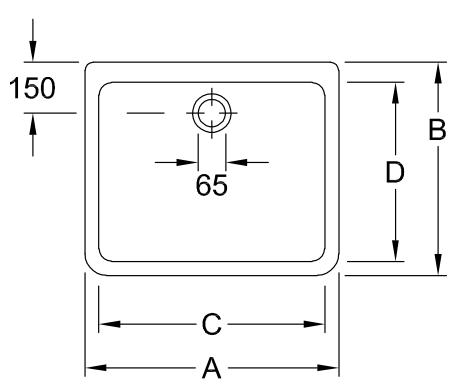

COMMERCIAL MODEL, COMMERCIAL MODELS, WASHBASINS, SINKS O.NOVO

PRODUCT INFORMATION

1 . POSITION

Model	632700
Width	695 mm
Height	200 mm
Depth	500 mm
Weight	25,7 kg
Description	Sanitary porcelain fastening with mounting-brackets, fastening with profile iron
Overflow remark	with overflow
Material	Sanitary porcelain
Specification texts	O.novo; Sink; Sanitary porcelain; Size: 695 x 200 x 500 mm; Rectangle; with overflow; fastening with mounting-brackets, fastening with profile iron

COLOURS

White Alpin	63270001	4022693022028
White Alpin CeramicPlus	632700R1	4022693366948
White Alpin AntiBac	632700T1	4022693454416

TECHNICAL DRAWINGS

632700

	A	B	C	D	E	G	J
6321 00	495	400	455	330	485	170	150
6321 10	495	400	455	330	485	170	150
6322 00	595	500	555	430	585	200	180
6322 10	595	500	555	430	585	200	180
6327 00	695	500	655	430	685	200	180