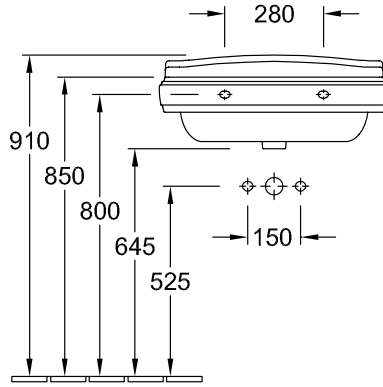

WASHBASIN, WASHBASINS, WALL-MOUNTED WASHBASINS HOMMAGE

PRODUCT INFORMATION

1 . POSITION

Model	7101A2
Width	650 mm
Depth	530 mm
Weight	24,9 kg
Description	Sanitary porcelain EN 31, EN 14688
Tap fitting / Tap hole remark	suitable for 3-hole tap fittings, 3 tap holes punched out
Overflow remark	with overflow
Material	Sanitary porcelain
Specification texts	Hommage; Washbasin; Sanitary porcelain; Size: 650 x 530 mm; Rectangle; suitable for 3-hole tap fittings, 3 tap holes punched out; with overflow; EN 31, EN 14688

COLOURS

White Alpin CeramicPlus	7101A2R1	4022693574961
Star White CeramicPlus	7101A2R2	4022693574978

TECHNICAL DRAWINGS

7101A2

7232 00