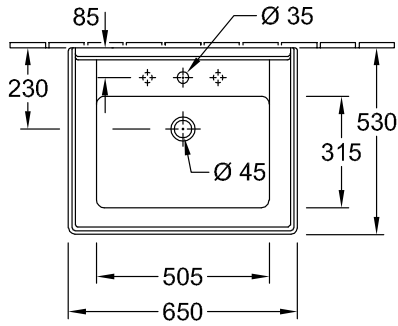

WASHBASIN, WASHBASINS, WALL-MOUNTED WASHBASINS HOMMAGE

PRODUCT INFORMATION

1 . POSITION

Model	7101A2
Width	650 mm
Depth	530 mm
Weight	24,9 kg
Description	Sanitary porcelain EN 31, EN 14688
Tap fitting / Tap hole remark	suitable for 3-hole tap fittings, 3 tap holes punched out
Overflow remark	with overflow
Material	Sanitary porcelain
Specification texts	Hommage; Washbasin; Sanitary porcelain; Size: 650 x 530 mm; Rectangle; suitable for 3-hole tap fittings, 3 tap holes punched out; with overflow; EN 31, EN 14688

COLOURS

White Alpin CeramicPlus	7101A2R1	4022693574961
Star White CeramicPlus	7101A2R2	4022693574978

TECHNICAL DRAWINGS

7101A2

7232 00