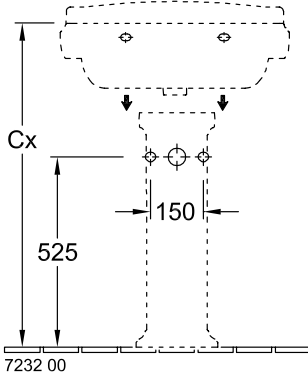

WASHBASIN, WASHBASINS, WALL-MOUNTED WASHBASINS HOMMAGE

PRODUCT INFORMATION

1 . POSITION

Model	7101A2
Width	650 mm
Depth	530 mm
Weight	24,9 kg
Description	Sanitary porcelain EN 31, EN 14688
Tap fitting / Tap hole remark	suitable for 3-hole tap fittings, 3 tap holes punched out
Overflow remark	with overflow
Material	Sanitary porcelain
Specification texts	Hommage; Washbasin; Sanitary porcelain; Size: 650 x 530 mm; Rectangle; suitable for 3-hole tap fittings, 3 tap holes punched out; with overflow; EN 31, EN 14688

COLOURS

White Alpin CeramicPlus	7101A2R1	4022693574961
Star White CeramicPlus	7101A2R2	4022693574978

TECHNICAL DRAWINGS

7101A2

7232 00