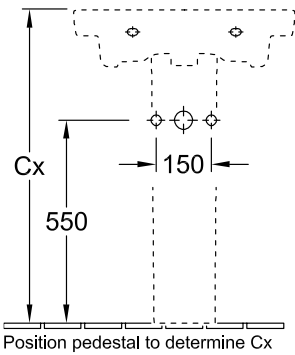

WASHBASIN, WASHBASINS, WALL-MOUNTED WASHBASINS SUBWAY 2.0

PRODUCT INFORMATION

1 . POSITION

Model	711362
Width	600 mm
Depth	470 mm
Weight	20,5 kg
Description	Sanitary ceramics EN 31, EN 14688 Optionally available: Outlet valve with ceramic cover.
Tap fitting / Tap hole remark	without tap hole
Overflow remark	with overflow
Material	Sanitary ceramics
Specification texts	Subway 2.0; Washbasin; Sanitary ceramics; Size: 600 x 470 mm; Rectangle; without tap hole; with overflow; EN 31, EN 14688; Optionally available: Outlet valve with ceramic cover.

Position pedestal to determine Cx