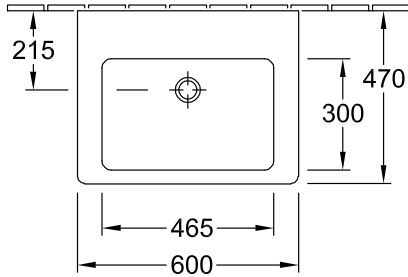

WASHBASIN, WASHBASINS, WALL-MOUNTED WASHBASINS SUBWAY 2.0

PRODUCT INFORMATION

1 . POSITION

Model	711362
Width	600 mm
Depth	470 mm
Weight	20,5 kg
Description	Sanitary ceramics EN 31, EN 14688 Optionally available: Outlet valve with ceramic cover.
Tap fitting / Tap hole remark	without tap hole
Overflow remark	with overflow
Material	Sanitary ceramics
Specification texts	Subway 2.0; Washbasin; Sanitary ceramics; Size: 600 x 470 mm; Rectangle; without tap hole; with overflow; EN 31, EN 14688; Optionally available: Outlet valve with ceramic cover.

Position pedestal to determine Cx