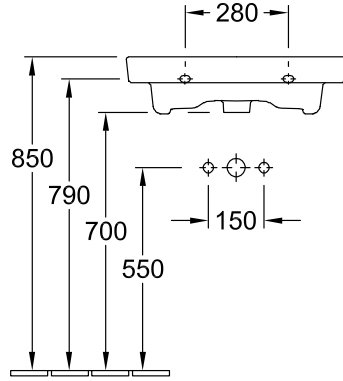

WASHBASIN, WASHBASINS, WALL-MOUNTED WASHBASINS SUBWAY 2.0

PRODUCT INFORMATION

1 . POSITION

Model	711362
Width	600 mm
Depth	470 mm
Weight	20,5 kg
Description	Sanitary ceramics EN 31, EN 14688 Optionally available: Outlet valve with ceramic cover.
Tap fitting / Tap hole remark	without tap hole
Overflow remark	with overflow
Material	Sanitary ceramics
Specification texts	Subway 2.0; Washbasin; Sanitary ceramics; Size: 600 x 470 mm; Rectangle; without tap hole; with overflow; EN 31, EN 14688; Optionally available: Outlet valve with ceramic cover.

Position pedestal to determine Cx