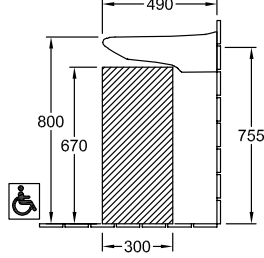

TECHNICAL DRAWINGS

711961

DE