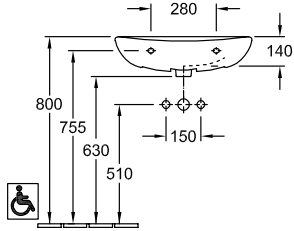

TECHNICAL DRAWINGS

711961

DE