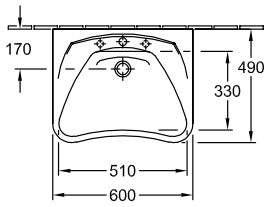

TECHNICAL DRAWINGS

711961

DE