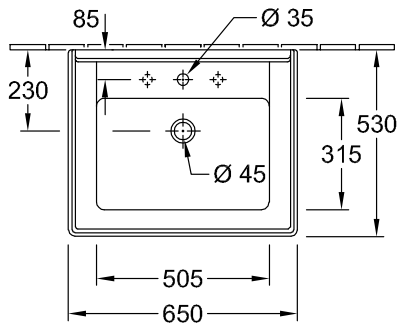

TECHNICAL DRAWINGS

723200

7232 00