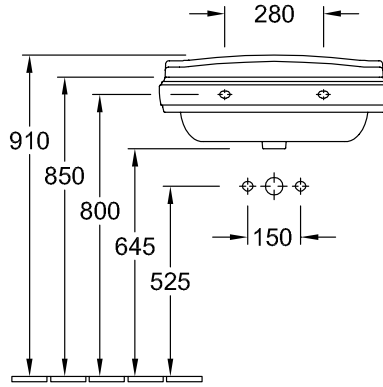

ACCESSORIES HOMMAGE

PRODUCT INFORMATION

1 . POSITION

Model	723200
Weight	11,45 kg
Description	Sanitary porcelain
Material	Sanitary porcelain
Specification texts	Hommage; Pedestal; Sanitary porcelain

COLOURS

White Alpin CeramicPlus	723200R1	4022693503909
Star White CeramicPlus	723200R2	4022693503916

TECHNICAL DRAWINGS

723200

7232 00