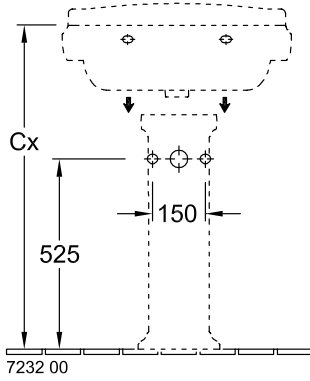

ACCESSORIES HOMMAGE

PRODUCT INFORMATION

1 . POSITION

Model	723200
Weight	11,45 kg
Description	Sanitary porcelain
Material	Sanitary porcelain
Specification texts	Hommage; Pedestal; Sanitary porcelain

COLOURS

White Alpin CeramicPlus	723200R1	4022693503909
Star White CeramicPlus	723200R2	4022693503916

TECHNICAL DRAWINGS

723200

7232 00