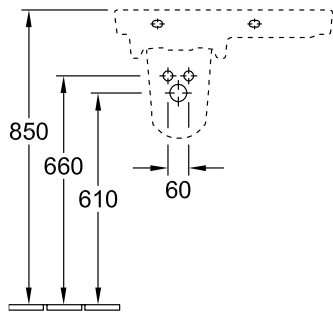

ACCESSORIES SUBWAY

PRODUCT INFORMATION

1 . POSITION

Model	724420
Weight	5,37 kg
Description	Sanitary ceramics cannot be combined with 3-hole tap fittings fastening set included
Material	Sanitary ceramics
Specification texts	Subway; Trap cover; Sanitary ceramics; cannot be combined with 3-hole tap fittings; fastening set included

Position pedestal to determine Cx