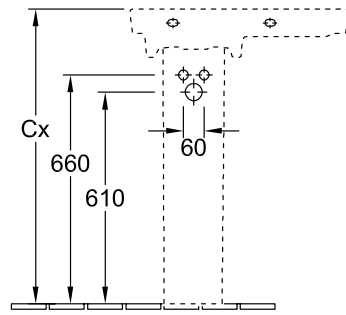

ACCESSORIES SUBWAY

PRODUCT INFORMATION

1 . POSITION

Model	724420
Weight	5,37 kg
Description	Sanitary ceramics cannot be combined with 3-hole tap fittings fastening set included
Material	Sanitary ceramics
Specification texts	Subway; Trap cover; Sanitary ceramics; cannot be combined with 3-hole tap fittings; fastening set included

Position pedestal to determine Cx