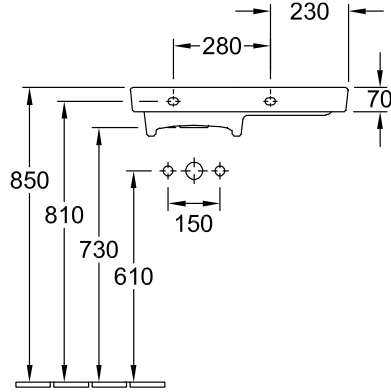

ACCESSORIES SUBWAY

PRODUCT INFORMATION

1 . POSITION

Model	724420
Weight	5,37 kg
Description	Sanitary ceramics cannot be combined with 3-hole tap fittings fastening set included
Material	Sanitary ceramics
Specification texts	Subway; Trap cover; Sanitary ceramics; cannot be combined with 3-hole tap fittings; fastening set included

Position pedestal to determine Cx