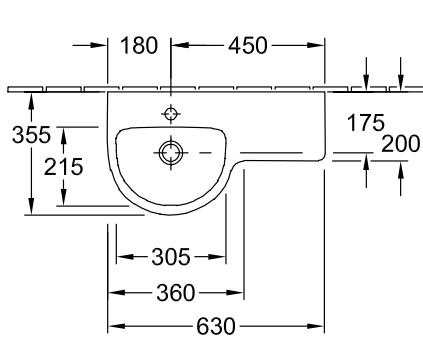

ACCESSORIES SUBWAY

PRODUCT INFORMATION

1 . POSITION

Model	724420
Weight	5,37 kg
Description	Sanitary ceramics cannot be combined with 3-hole tap fittings fastening set included
Material	Sanitary ceramics
Specification texts	Subway; Trap cover; Sanitary ceramics; cannot be combined with 3-hole tap fittings; fastening set included

Position pedestal to determine Cx