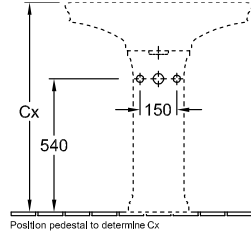

TECHNICAL DRAWINGS

872700