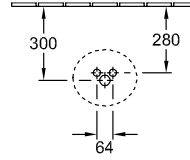

TECHNICAL DRAWINGS

872700