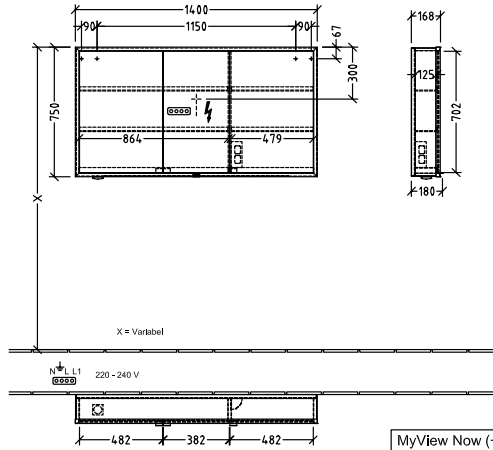

BATHROOM FURNITURE, MIRROR, MIRRORS / MIRROR CABINETS, MIRROR CABINETS, MIRRORS WITH LIGHTING, MIRROR CABINETS WITH MAGNIFYING MIRROR, MIRRORS WITH SOCKET MY VIEW NOW

PRODUCT INFORMATION

1 . POSITION

Model	A45514
Width	1400 mm
Height	750 mm
Depth	168 mm
Description	Glass fastening set included LED lighting Equipped with: 3x door, 1x shelf, 1x magnifying mirror, 1x magnetic strip Energy efficiency class: A-A++ 2700 K (warm white) to 6500 K (daylight white)
Material	Glass
Specification texts	My View Now; Front mirror cabinet; Glass; Size: 1400 x 750 x 168 mm; Rectangle; fastening set included; LED lighting; Equipped with: 3x door, 1x shelf, 1x magnifying mirror, 1x magnetic strip; Energy efficiency class: A-A++; 2700 K (warm white) to 6500 K (daylight white)

COLOURS

A4551400 4062373837092

TECHNICAL DRAWINGS

A45514

MyView Now (+) A4551400 / A4571400	 Villeroy & Boch 1748
V01 / 01.10.2020	