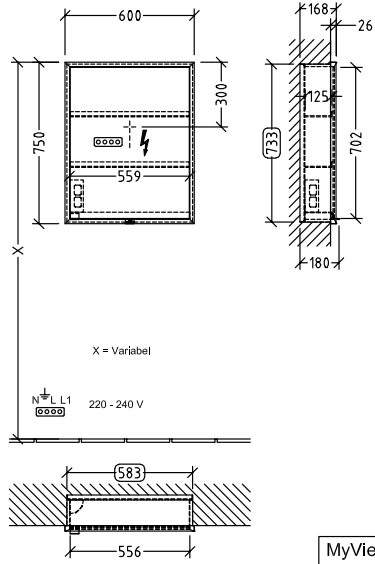

BATHROOM FURNITURE, MIRROR, MIRRORS / MIRROR CABINETS, MIRROR CABINETS, MIRRORS WITH LIGHTING, MIRROR CABINETS WITH MAGNIFYING MIRROR, MIRRORS WITH SOCKET MY VIEW NOW

PRODUCT INFORMATION

1 . POSITION

Model	A4566R
Width	600 mm
Height	750 mm
Depth	168 mm
Description	Glass fastening set included hinges on right LED lighting Equipped with: 1x door, 1x shelf, 1x magnifying mirror, 1x magnetic strip Energy efficiency class: A-A++ 2700 K (warm white) to 6500 K (daylight white)
Material	Glass
Specification texts	My View Now; Built-in mirror cabinet; Glass; Size: 600 x 750 x 168 mm; Rectangle; fastening set included; hinges on right; LED lighting; Equipped with: 1x door, 1x shelf, 1x magnifying mirror, 1x magnetic strip; Energy efficiency class: A-A++; 2700 K (warm white) to 6500 K (daylight white)

COLOURS

A4566R00 4062373837238

TECHNICAL DRAWINGS

A4566R

MyView Now IN (+) A4566R00 / A4586R00	 Villeroy & Boch 1748
V01 / 01.10.2020	