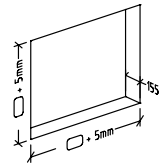

TECHNICAL DRAWINGS

A4566R

MyView Now IN (+) A4566R00 / A4586R00	 Villeroy & Boch 1748
V01 / 01.10.2020