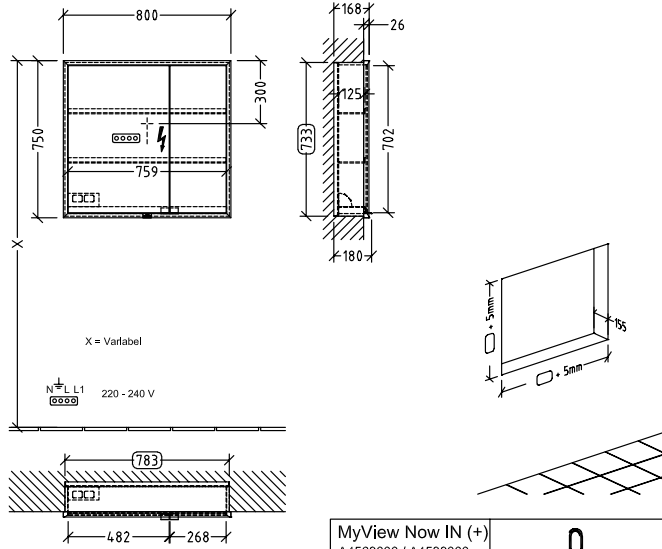

BATHROOM FURNITURE, MIRROR, MIRRORS / MIRROR CABINETS, MIRROR CABINETS, MIRRORS WITH LIGHTING, MIRROR CABINETS WITH MAGNIFYING MIRROR, MIRRORS WITH SOCKET MY VIEW NOW

PRODUCT INFORMATION

1 . POSITION

Model	A45680
Width	800 mm
Height	750 mm
Depth	168 mm
Description	Glass fastening set included LED lighting Equipped with: 2x door, 1x shelf, 1x magnifying mirror, 1x magnetic strip Energy efficiency class: A-A++ 2700 K (warm white) to 6500 K (daylight white)
Material	Glass
Specification texts	My View Now; Built-in mirror cabinet; Glass; Size: 800 x 750 x 168 mm; Rectangle; fastening set included; LED lighting; Equipped with: 2x door, 1x shelf, 1x magnifying mirror, 1x magnetic strip; Energy efficiency class: A-A++; 2700 K (warm white) to 6500 K (daylight white)

COLOURS

A4568000 4062373837245

TECHNICAL DRAWINGS

A45680

<p>MyView Now IN (+) A4568000 / A4568000</p> <p>V01 / 01.10.2020</p>	 <p>Villeroy & Boch 1748</p>
--	--