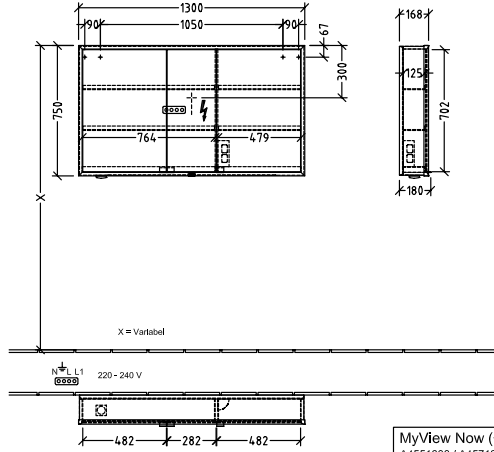

TECHNICAL DRAWINGS

A45713

MyView Now (+) A4551300 / A4571300	 Villeroy & Boch 1748
V01 / 01.10.2020