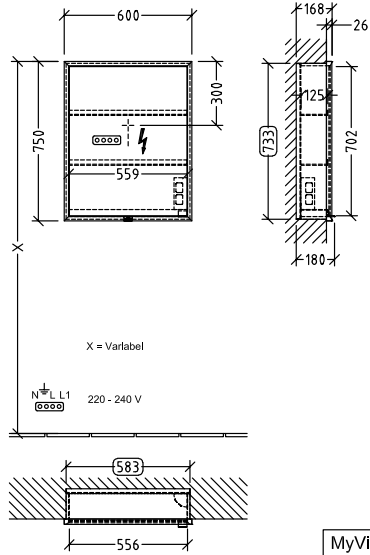

BATHROOM FURNITURE, MIRROR, MIRRORS / MIRROR CABINETS, MIRROR CABINETS, MIRRORS WITH LIGHTING, MIRROR CABINETS WITH MAGNIFYING MIRROR, MIRRORS WITH SOCKET MY VIEW NOW

PRODUCT INFORMATION

1 . POSITION

Model	A4586L
Width	600 mm
Height	750 mm
Depth	168 mm
Description	Glass fastening set included hinges on left LED lighting Equipped with: 1x door, 1x shelf, 1x magnifying mirror, 1x magnetic strip Energy efficiency class: A-A++ 2700 K (warm white) to 6500 K (daylight white)
Material	Glass
Specification texts	My View Now; Built-in mirror cabinet; Glass; Size: 600 x 750 x 168 mm; Rectangle; fastening set included; hinges on left; LED lighting; Equipped with: 1x door, 1x shelf, 1x magnifying mirror, 1x magnetic strip; Energy efficiency class: A-A++; 2700 K (warm white) to 6500 K (daylight white)

COLOURS

A4586L00 4062373837399

TECHNICAL DRAWINGS

A4586L

MyView Now IN (+) A4566L00 / A4586L00	 Villeroy & Boch 1748
V01 / 01.10.2020	