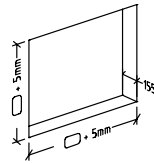

TECHNICAL DRAWINGS

A4586L

MyView Now IN (+) A4566L00 / A4586L00	 Villeroy & Boch 1748
V01 / 01.10.2020