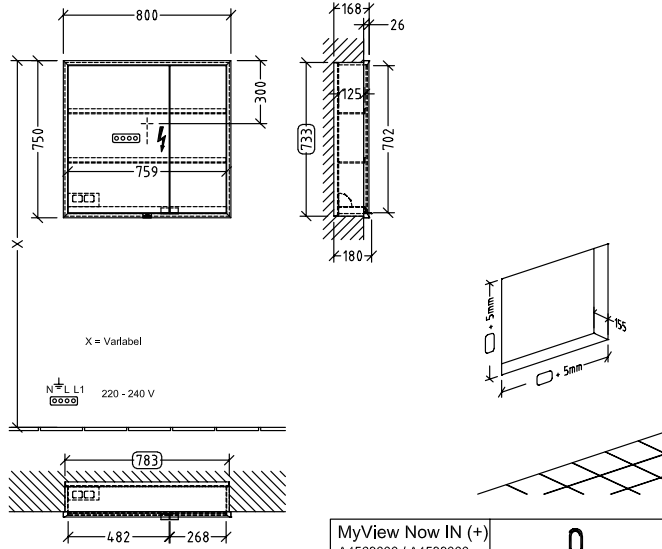

BATHROOM FURNITURE, MIRROR, MIRRORS / MIRROR CABINETS, MIRROR CABINETS, MIRRORS WITH LIGHTING, MIRROR CABINETS WITH MAGNIFYING MIRROR, MIRRORS WITH SOCKET MY VIEW NOW

PRODUCT INFORMATION

1 . POSITION

Model	A45880
Width	800 mm
Height	750 mm
Depth	168 mm
Description	Glass fastening set included LED lighting Equipped with: 2x door, 1x shelf, 1x magnifying mirror, 1x magnetic strip Energy efficiency class: A-A++ 2700 K (warm white) to 6500 K (daylight white)
Material	Glass
Specification texts	My View Now; Built-in mirror cabinet; Glass; Size: 800 x 750 x 168 mm; Rectangle; fastening set included; LED lighting; Equipped with: 2x door, 1x shelf, 1x magnifying mirror, 1x magnetic strip; Energy efficiency class: A-A++; 2700 K (warm white) to 6500 K (daylight white)

COLOURS

A4588000 4062373837412

TECHNICAL DRAWINGS

A45880

<p>MyView Now IN (+) A4568000 / A4588000</p> <p>V01 / 01.10.2020</p>	 <p>Villeroy & Boch 1748</p>
--	--