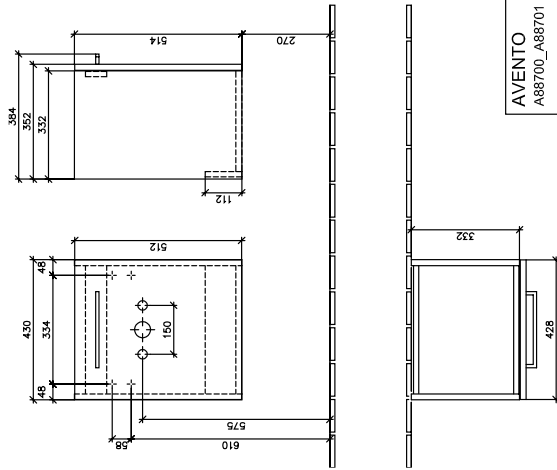

BATHROOM FURNITURE, VANITY UNIT FOR WASHBASIN, VANITY UNITS AVENTO

PRODUCT INFORMATION

1 . POSITION

Model	A88701
Width	430 mm
Height	514 mm
Depth	352 mm
Weight	11,04 kg
Description	Wood fastening set included hinges on right Equipped with: 1x door For combination with: Avento 7358 45/46 Please order specified washbasin separately. Equipped with: 1x door
Installation	wall-mounted
Material	Wood
Specification texts	Avento; Vanity unit; Wood; Size: 430 x 514 x 352 mm; Angular; wall- mounted; fastening set included; hinges on right; Equipped with: 1x door; For combination with: Avento 7358 45/46; Please order specified washbasin separately.; Equipped with: 1x door

TECHNICAL DRAWINGS

A88701

AVENTO A88700_A88701	 Villeroy & Boch 1748
V01 / 20.08.2019	