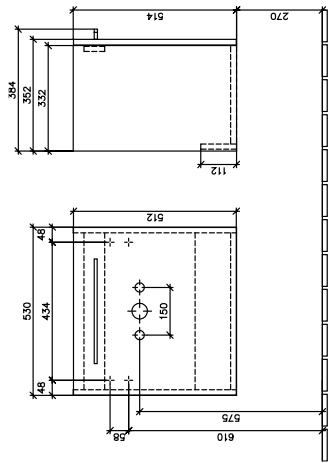

BATHROOM FURNITURE, VANITY UNIT FOR WASHBASIN, VANITY UNITS AVENTO

PRODUCT INFORMATION

1 . POSITION

Model	A88800
Width	530 mm
Height	514 mm
Depth	352 mm
Weight	12,42 kg
Description	Wood fastening set included hinges on left Equipped with: 1x door For combination with: Avento 4A00 55 Please order specified washbasin separately.
Installation	wall-mounted
Material	Wood
Specification texts	Avento; Vanity unit; Wood; Size: 530 x 514 x 352 mm; Angular; wall-mounted; fastening set included; hinges on left; Equipped with: 1x door; For combination with: Avento 4A00 55; Please order specified washbasin separately.

TECHNICAL DRAWINGS

A88800

AVENTO A88800_A88801	 Villeroy & Boch 1748
V01 / 20.09.2019	