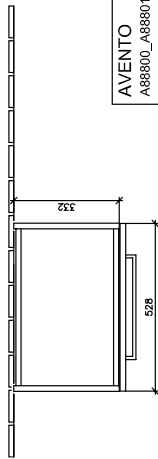

BATHROOM FURNITURE, VANITY UNIT FOR WASHBASIN, VANITY UNITS AVENTO

PRODUCT INFORMATION

1 . POSITION

Model	A88800
Width	530 mm
Height	514 mm
Depth	352 mm
Weight	12,42 kg
Description	Wood fastening set included hinges on left Equipped with: 1x door For combination with: Avento 4A00 55 Please order specified washbasin separately.
Installation	wall-mounted
Material	Wood
Specification texts	Avento; Vanity unit; Wood; Size: 530 x 514 x 352 mm; Angular; wall-mounted; fastening set included; hinges on left; Equipped with: 1x door; For combination with: Avento 4A00 55; Please order specified washbasin separately.

TECHNICAL DRAWINGS

A88800

AVENTO A88800_A88801	 Villeroy & Boch 1748
V01 / 20.09.2019	