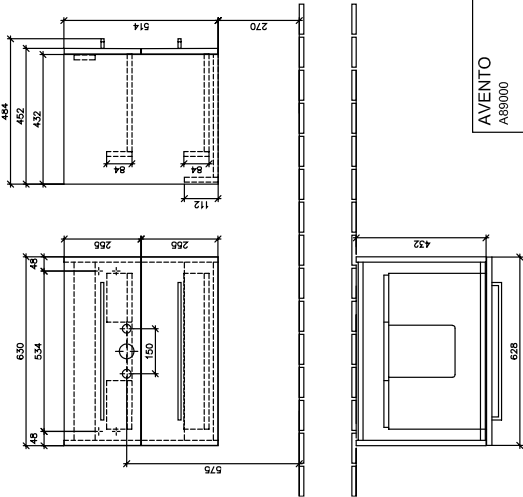

TECHNICAL DRAWINGS

A89000

AVENTO A89000	 Villeroy & Boch 1748	
		V01 / 20.09.2019