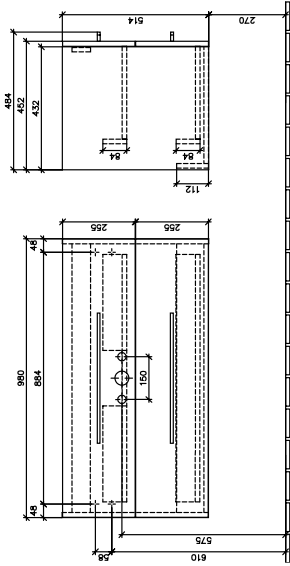

BATHROOM FURNITURE, VANITY UNIT FOR WASHBASIN, VANITY UNITS AVENTO

PRODUCT INFORMATION

1 . POSITION

Model	A89200
Width	980 mm
Height	514 mm
Depth	452 mm
Weight	29,9 kg
Description	Wood fastening set included Equipped with: 2x pull-out compartment For combination with: Avento 4156 A4/A5 Please order specified washbasin separately.
Installation	wall-mounted
Material	Wood
Specification texts	Avento; Vanity unit; Wood; Size: 980 x 514 x 452 mm; Angular; wall- mounted; fastening set included; Equipped with: 2x pull-out compartment; For combination with: Avento 4156 A4/A5; Please order specified washbasin separately.

TECHNICAL DRAWINGS

A89200

AVENTO A89200	 Villeroy & Boch 1748