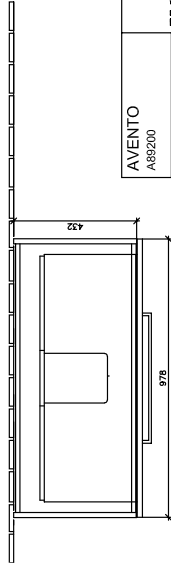

BATHROOM FURNITURE, VANITY UNIT FOR WASHBASIN, VANITY UNITS AVENTO

PRODUCT INFORMATION

1 . POSITION

Model	A89200
Width	980 mm
Height	514 mm
Depth	452 mm
Weight	29,9 kg
Description	Wood fastening set included Equipped with: 2x pull-out compartment For combination with: Avento 4156 A4/A5 Please order specified washbasin separately.
Installation	wall-mounted
Material	Wood
Specification texts	Avento; Vanity unit; Wood; Size: 980 x 514 x 452 mm; Angular; wall- mounted; fastening set included; Equipped with: 2x pull-out compartment; For combination with: Avento 4156 A4/A5; Please order specified washbasin separately.

TECHNICAL DRAWINGS

A89200

AVENTO A89200	 Villeroy & Boch 1748