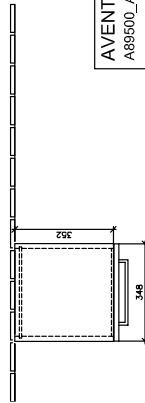

BATHROOM FURNITURE, CABINET, SIDE CABINETS AVENTO

PRODUCT INFORMATION

1 . POSITION

Model	A89500
Width	350 mm
Height	890 mm
Depth	373 mm
Weight	20,24 kg
Description	Wood fastening set included hinges on left Equipped with: 1x door, 2x glass shelf
Installation	wall-mounted
Material	Wood
Specification texts	Avento; Side cabinet; Wood; Size: 350 x 890 x 373 mm; Angular; wall-mounted; fastening set included; hinges on left; Equipped with: 1x door, 2x glass shelf

TECHNICAL DRAWINGS

A89500

AVENTO A89500_A89501 V01 / 20.09.2019	 Villeroy & Boch 1748
---	---