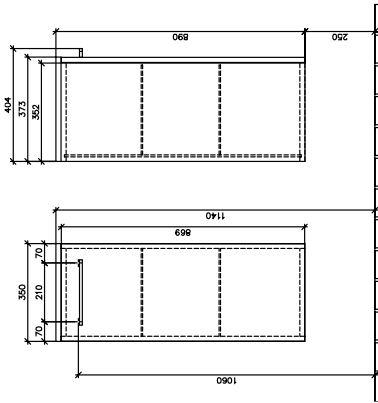

TECHNICAL DRAWINGS

A89500

AVENTO A89500_A89501 V01 / 20.09.2019	 Villeroy & Boch 1748