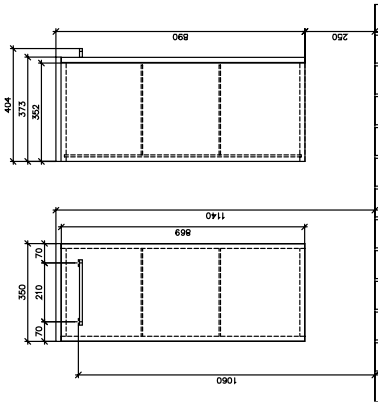

TECHNICAL DRAWINGS

A89501

AVENTO A89500_A89501	 Villeroy & Boch 1748
V01 / 20.09.2019