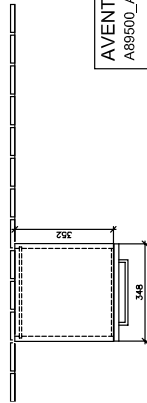

BATHROOM FURNITURE, CABINET, SIDE CABINETS AVENTO

PRODUCT INFORMATION

1 . POSITION

Model	A89501
Width	350 mm
Height	890 mm
Depth	373 mm
Weight	20,24 kg
Description	Wood fastening set included hinges on right Equipped with: 1x door, 2x glass shelf
Installation	wall-mounted
Material	Wood
Specification texts	Avento; Side cabinet; Wood; Size: 350 x 890 x 373 mm; Angular; wall-mounted; fastening set included; hinges on right; Equipped with: 1x door, 2x glass shelf

TECHNICAL DRAWINGS

A89501

AVENTO A89500_A89501	 Villeroy & Boch 1748
V01 / 20.09.2019	