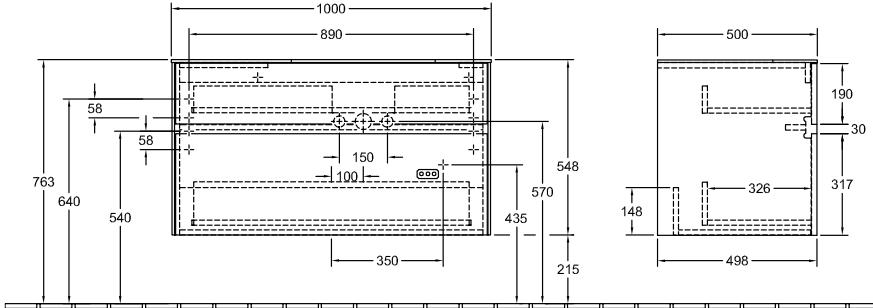

BATHROOM FURNITURE, VANITY UNIT FOR WASHBASIN, VANITY UNITS COLLARO

PRODUCT INFORMATION

1 . POSITION

Model	C01500
Width	1000 mm
Height	548 mm
Depth	500 mm
Weight	41,5 kg
Description	Wood fastening set included washbasin on right Equipped with: 1x Accessories package 1, 2x pull-out compartments with slip-resistant base For combination with: Collaro 4334 5G Please order specified washbasin separately, It is not always possible to cancel or alter orders! Equipped with: 1x wide glass drawer divider, 2x narrow glass drawer dividers, 1x accessory box L, 2x pull-out compartments with slip-resistant base
Installation	wall-mounted
Material	Wood
Specification texts	Collaro; Vanity unit; Wood; Size: 1000 x 548 x 500 mm; Angular; wall-mounted; fastening set included; washbasin on right; Equipped with: 1x Accessories package 1, 2x pull-out compartments with slip-resistant base; For combination with: Collaro 4334 5G; Please order specified washbasin separately, It is not always possible to cancel or alter orders!; Equipped with: 1x wide glass drawer divider, 2x narrow glass drawer dividers, 1x accessory box L, 2x pull-out compartments with slip-resistant base

TECHNICAL DRAWINGS

C01500

N±L
□□□ 220 - 240V