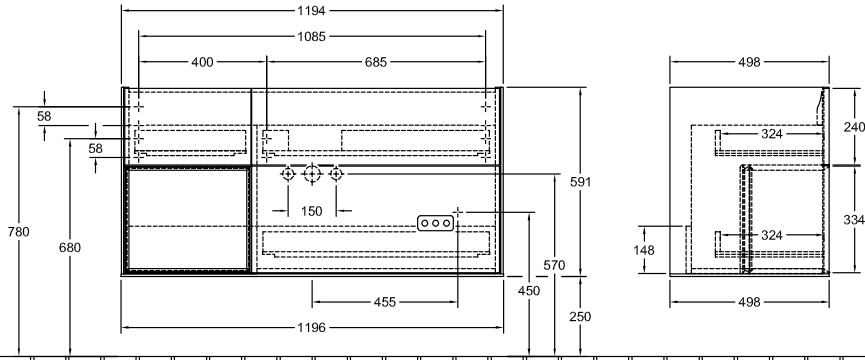

TECHNICAL DRAWINGS

F06