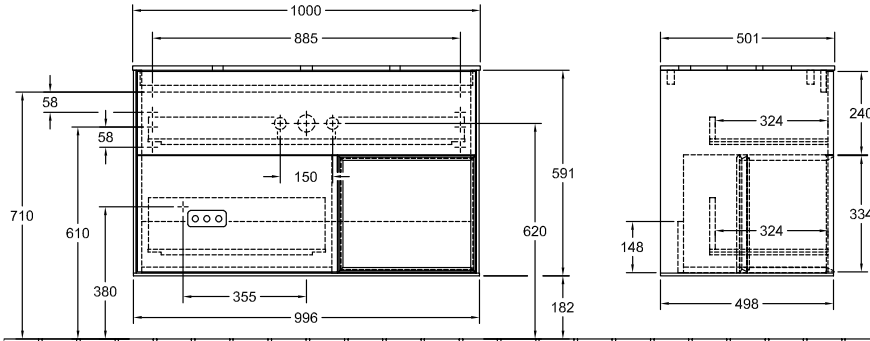

TECHNICAL DRAWINGS

F25

⚡ 220 - 240 V loser Netzanschluss (laut VDE 0100 Teil 701)

ACHTUNG: Die Installation und die Anschlüsse müssen nach den gültigen Installationsvorschriften des jeweiligen Landes von einem konzessionierten Fachmann ausgeführt werden