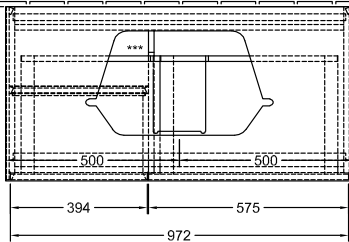

*** Ausschnitt lt. Zeichnung BA-AWTMHLB