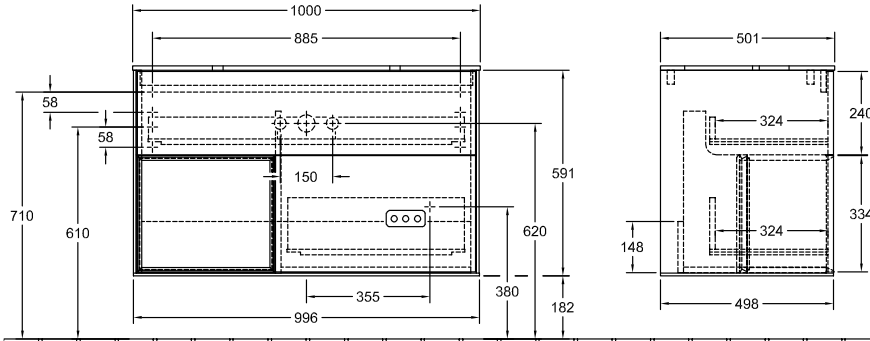

TECHNICAL DRAWINGS

F36

⚡ 220 - 240 V loser Netzanschluss (laut VDE 0100 Teil 701)

ACHTUNG: Die Installation und die Anschlüsse müssen nach den gültigen Installationsvorschriften des jeweiligen Landes von einem konzessionierten Fachmann ausgeführt werden