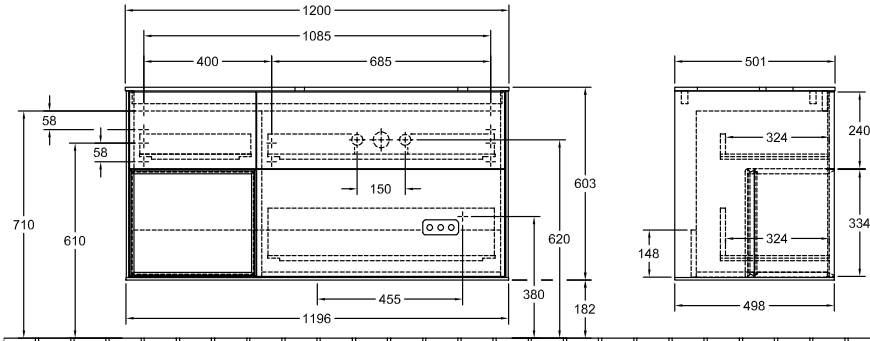

TECHNICAL DRAWINGS

F39

220 - 240 V loser Netzanschluss (laut VDE 0100 Teil 701)

ACHTUNG: Die Installation und die Anschlüsse müssen nach den gültigen Installationsvorschriften des jeweiligen Landes von einem konzessionierten Fachmann ausgeführt werden