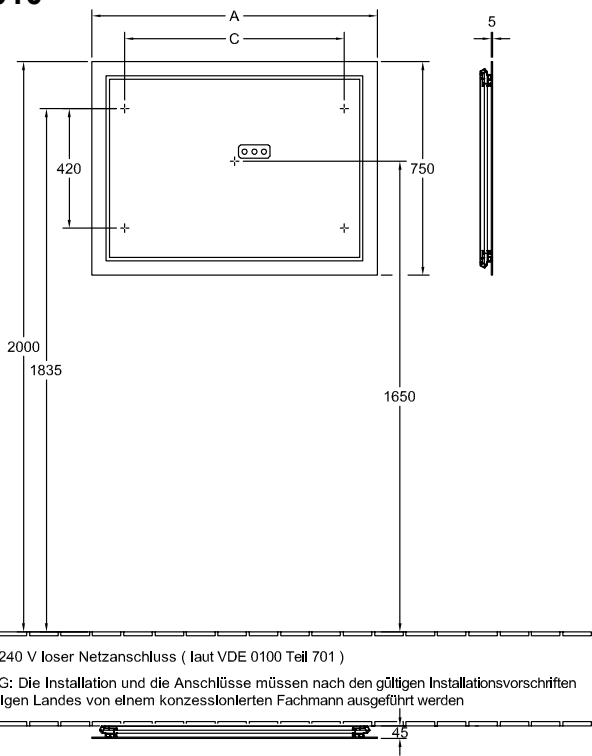

BATHROOM FURNITURE, MIRROR, MIRRORS / MIRROR CABINETS, MIRRORS, MIRRORS WITH LIGHTING FINION

PRODUCT INFORMATION

1 . POSITION

| | |
|---------------------|---|
| Model | F60010 |
| Width | 1000 mm |
| Height | 750 mm |
| Depth | 45 mm |
| Weight | 13 kg |
| Description | fastening set included LED lighting 1x LED / 47,7 W A-A++ 2700 K (neutral white) bis 6480 K (daylight white) |
| Specification texts | Finion; Mirror; Size: 1000 x 750 x 45 mm; Rectangle; fastening set included; LED lighting; 1x LED / 47,7 W; A-A++; 2700 K (neutral white) bis 6480 K (daylight white) |

COLOURS

F6001000 4051202654139

TECHNICAL DRAWINGS

F60010

| | A | C |
|------------|------|------|
| F600 60 00 | 600 | 370 |
| G600 60 00 | 600 | 370 |
| G610 60 00 | 600 | 370 |
| F600 80 00 | 800 | 570 |
| G600 80 00 | 800 | 570 |
| G610 80 00 | 800 | 570 |
| F600 10 00 | 1000 | 770 |
| G600 10 00 | 1000 | 770 |
| G610 10 00 | 1000 | 770 |
| F600 12 00 | 1200 | 970 |
| G600 12 00 | 1200 | 970 |
| G610 12 00 | 1200 | 970 |
| F600 16 00 | 1600 | 1370 |
| G600 16 00 | 1600 | 1370 |
| G610 16 00 | 1600 | 1370 |