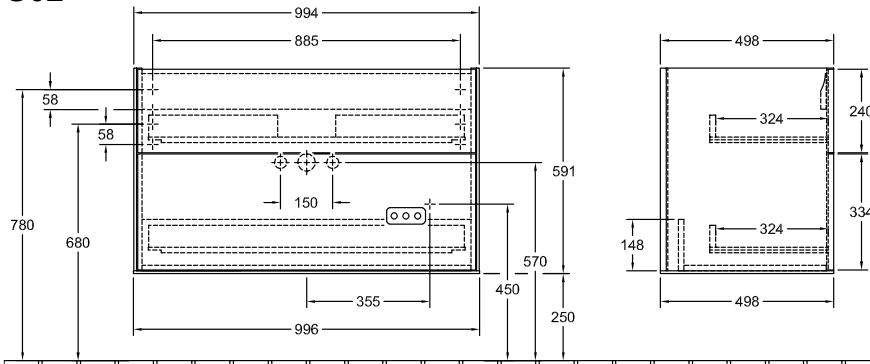

TECHNICAL DRAWINGS

G02