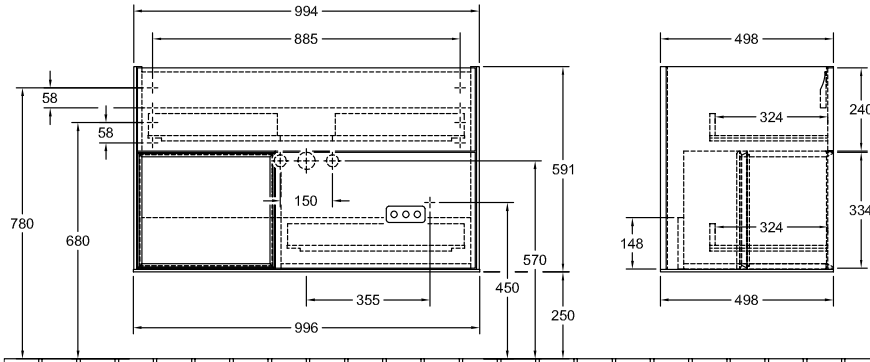

TECHNICAL DRAWINGS

G03