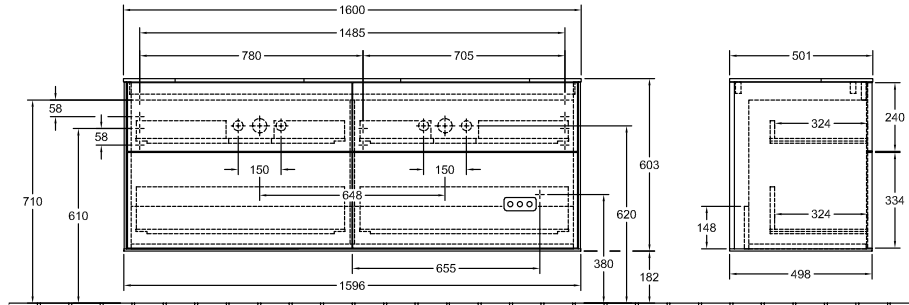

BATHROOM FURNITURE, VANITY UNIT FOR WASHBASIN, VANITY UNITS,
BATHROOM FURNITURE WITH LIGHTING FINION

PRODUCT INFORMATION

Model	G20
Width	1600 mm
Height	603 mm
Depth	501 mm
Weight	91 kg
Description	<p>with wall lighting Wood fastening set included washbasin on the middle LED lighting Equipped with: 2x Accessories package Finion, 4x pull-out compartments with slip-resistant base For combination with: Finion 4139 DC/DG/DK Please order specified washbasin separately, The G999 02 00 remote is required to control the lighting. It is not included in the scope of delivery. Only one control unit is necessary per bathroom, It is not always possible to cancel or alter orders! 2x LED / 4,2 W Energy efficiency class: A-A++ 2700 K (neutral white) to 6480 K (daylight white) Equipped with: 2x wide glass drawer dividers, 6x narrow glass drawer dividers, 2x accessory boxes S, 2x accessory boxes M, 4x pull-out compartments with slip-resistant base</p>
Installation	wall-mounted
Material	Wood
Specification texts	<p>Finion; Vanity unit; Wood; Size: 1600 x 603 x 501 mm; Angular; with wall lighting; wall-mounted; fastening set included; washbasin on the middle; LED lighting; Equipped with: 2x Accessories package Finion, 4x pull-out compartments with slip-resistant base; For combination with: Finion 4139 DC/DG/DK; Please order specified washbasin separately, The G999 02 00 remote is required to control the lighting. It is not included in the scope of delivery. Only one control unit is necessary per bathroom, It is not always possible to cancel or alter orders!; 2x LED / 4,2 W; Energy efficiency class: A-A++; 2700 K (neutral white) to 6480 K (daylight white); Equipped with: 2x wide glass drawer dividers, 6x narrow glass drawer dividers, 2x accessory boxes S, 2x accessory boxes M, 4x pull-out compartments with slip-resistant base</p>

TECHNICAL DRAWINGS

G20

220 - 240 V