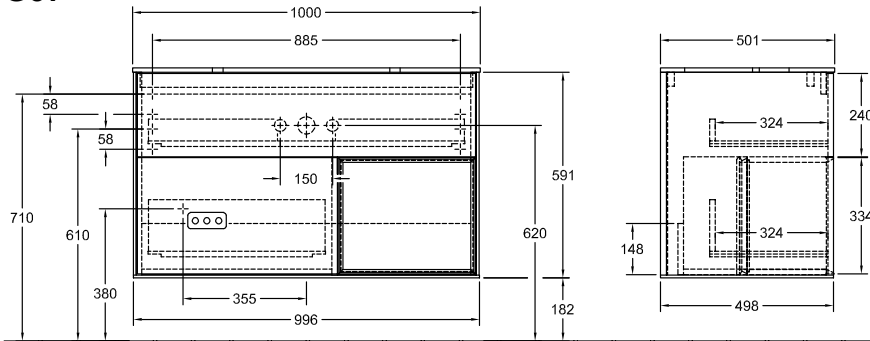

TECHNICAL DRAWINGS

G37