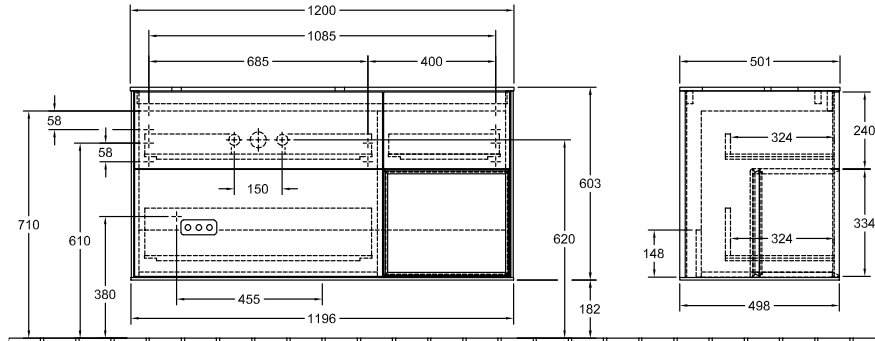

TECHNICAL DRAWINGS

G40

220 - 240 V loser Netzanschluss (laut VDE 0100 Teil 701)

ACHTUNG: Die Installation und die Anschlüsse müssen nach den gültigen Installationsvorschriften des jeweiligen Landes von einem konzessionierten Fachmann ausgeführt werden