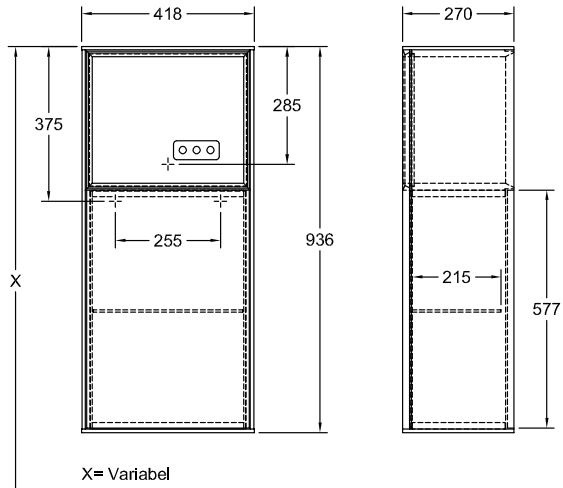

TECHNICAL DRAWINGS

G51

X= Variabel

220 - 240 V loser Netzanschluss (laut VDE 0100 Teil 701)

ACHTUNG: Die Installation und die Anschlüsse müssen nach den gültigen Installationsvorschriften des jeweiligen Landes von einem konzessionierten Fachmann ausgeführt werden