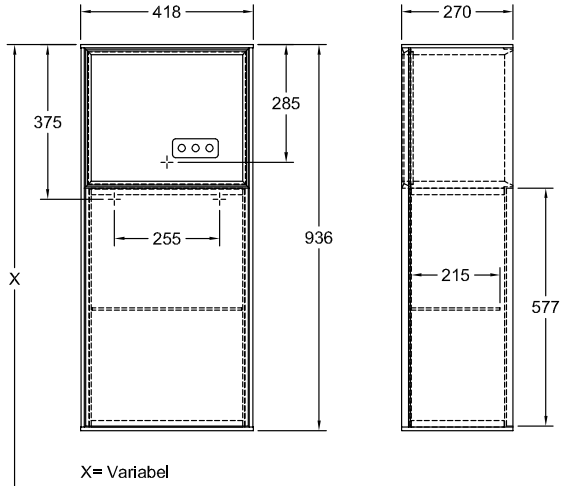

TECHNICAL DRAWINGS

G52

X= Variabel

220 - 240 V loser Netzanschluss (laut VDE 0100 Teil 701)

ACHTUNG: Die Installation und die Anschlüsse müssen nach den gültigen Installationsvorschriften des jeweiligen Landes von einem konzessionierten Fachmann ausgeführt werden