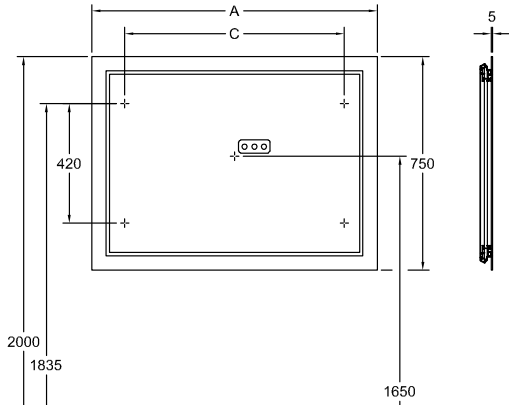

BATHROOM FURNITURE, MIRROR, MIRRORS / MIRROR CABINETS, MIRRORS, MIRRORS WITH LIGHTING FINION

PRODUCT INFORMATION

1 . POSITION

Model	G60012
Width	1200 mm
Height	750 mm
Depth	45 mm
Weight	16 kg
Description	fastening set included LED lighting Equipped with: with wall lighting 1x LED / 27 W, 1x LED / 53,9 W A-A++ 2700 K (neutral white) bis 6480 K (daylight white) Equipped with: with wall lighting
Specification texts	Finion; Mirror; Size: 1200 x 750 x 45 mm; Rectangle; fastening set included; LED lighting; Equipped with: with wall lighting; 1x LED / 27 W, 1x LED / 53,9 W; A-A++; 2700 K (neutral white) bis 6480 K (daylight white); Equipped with: with wall lighting

COLOURS

G6001200 4051202654191

TECHNICAL DRAWINGS

G60012

	A	C
F600 60 00	600	370
G600 60 00	600	370
G610 60 00	600	370
F600 80 00	800	570
G600 80 00	800	570
G610 80 00	800	570
F600 10 00	1000	770
G600 10 00	1000	770
G610 10 00	1000	770
F600 12 00	1200	970
G600 12 00	1200	970
G610 12 00	1200	970
F600 16 00	1600	1370
G600 16 00	1600	1370
G610 16 00	1600	1370