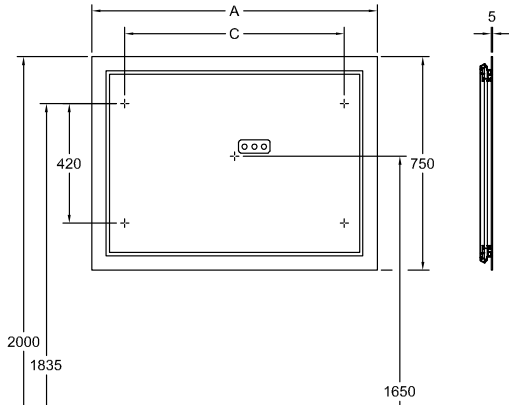

TECHNICAL DRAWINGS

G61060

	A	C
F600 60 00	600	370
G600 60 00	600	370
G610 60 00	600	370
F600 80 00	800	570
G600 80 00	800	570
G610 80 00	800	570
F600 10 00	1000	770
G600 10 00	1000	770
G610 10 00	1000	770
F600 12 00	1200	970
G600 12 00	1200	970
G610 12 00	1200	970
F600 16 00	1600	1370
G600 16 00	1600	1370
G610 16 00	1600	1370

220 - 240 V loser Netzanschluss (laut VDE 0100 Teil 701)

ACHTUNG: Die Installation und die Anschlüsse müssen nach den gültigen Installationsvorschriften des jeweiligen Landes von einem konzessionierten Fachmann ausgeführt werden