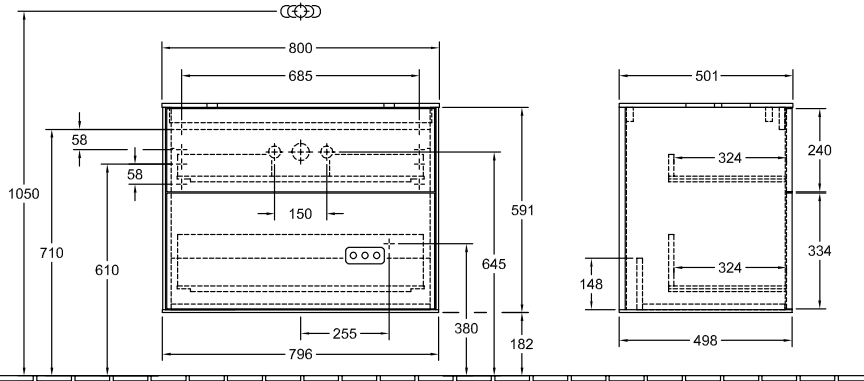

TECHNICAL DRAWINGS

G63

220 - 240 V loser Netzanschluss (laut VDE 0100 Teil 701)

ACHTUNG: Die Installation und die Anschlüsse müssen nach den gültigen Installationsvorschriften des jeweiligen Landes von einem konzessionierten Fachmann ausgeführt werden