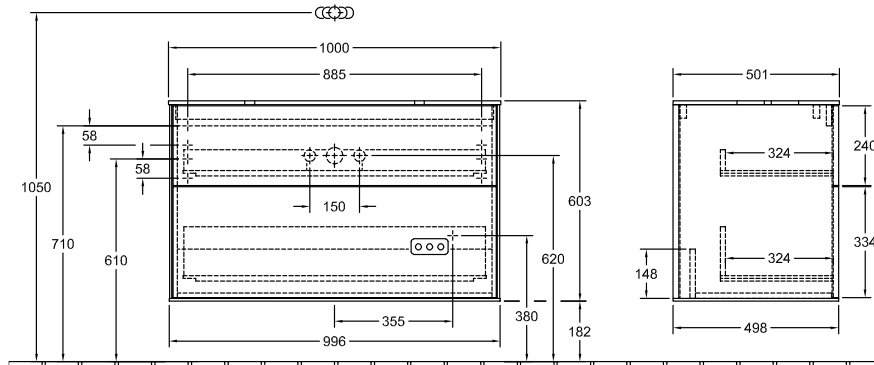

TECHNICAL DRAWINGS

G64

⚡ 220 - 240 V loser Netzanschluss (laut VDE 0100 Teil 701)

ACHTUNG: Die Installation und die Anschlüsse müssen nach den gültigen Installationsvorschriften des jeweiligen Landes von einem konzessionierten Fachmann ausgeführt werden