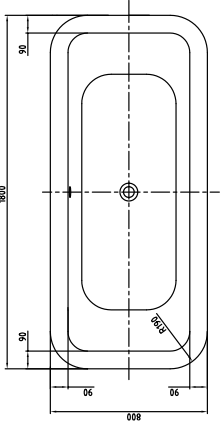

TECHNICAL DRAWINGS

UBA180LFS7PD LOOP & FRIEND SQUARE WITH PANEL