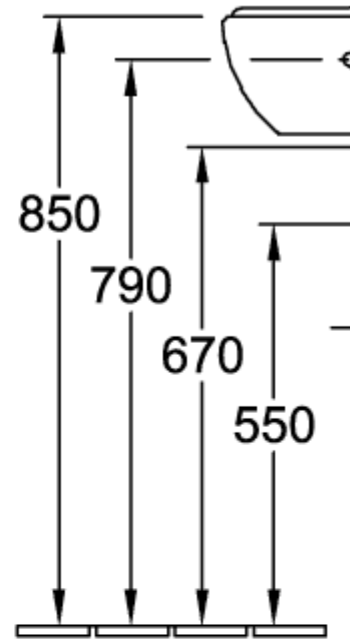

O.NOVO WASHBASIN OVAL

PRODUCT INFORMATION

Article title	Villeroy & Boch O.novo Washbasin, 600 x 490 x 200 mm, White Alpin, without overflow
Article number	51606101
Assembly / Assembly type	wall-mounted
Scope of delivery	1 x washbasin
Depth in mm	490
Width in mm	600
Height in mm	200
Interior depth	135
Collection	O.novo
Tap fitting / Tap hole information	Please note: unclosable outlet valve must be used with models without overflow
Suitable for	3-hole mixer
Material	Sanitary ceramics
surface	glossy
Colour name	White Alpin
With overflow	No
Shape	Oval
Colour designation	White Alpin
Antibacterial surface (with AntiBac)	No
Easy surface cleaning (CeramicPlus)	No
Number of tap holes punched through	1
Number of tap holes pre-drilled	2
Number of bowls	1

TECHNICAL DRAWINGS

51606101

51606101

	A	B	C	D
5160 55	550	450	475	280
5160 60	600	490	525	315
5160 65	650	510	565	330

51606101

5265 00

5266 00

51606101