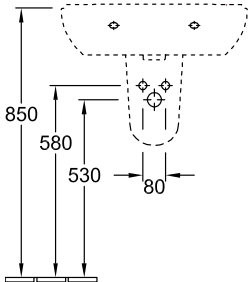

O.NOVO WASHBASIN OVAL

PRODUCT INFORMATION

Article title	Villeroy & Boch O.novo Washbasin, 600 x 490 x 200 mm, White Alpin, without overflow
Article number	51606101
Assembly / Assembly type	wall-mounted
Scope of delivery	1 x washbasin
Depth in mm	490
Width in mm	600
Height in mm	200
Interior depth	135
Collection	O.novo
Tap fitting / Tap hole information	Please note: unclosable outlet valve must be used with models without overflow
Suitable for	3-hole mixer
Material	Sanitary ceramics
surface	glossy
Colour name	White Alpin
With overflow	No
Shape	Oval
Colour designation	White Alpin
Antibacterial surface (with AntiBac)	No
Easy surface cleaning (CeramicPlus)	No
Number of tap holes punched through	1
Number of tap holes pre-drilled	2
Number of bowls	1

TECHNICAL DRAWINGS

51606101

51606101

	A	B	C	D
5160 55	550	450	475	280
5160 60	600	490	525	315
5160 65	650	510	565	330

51606101

5265 00

5266 00

51606101