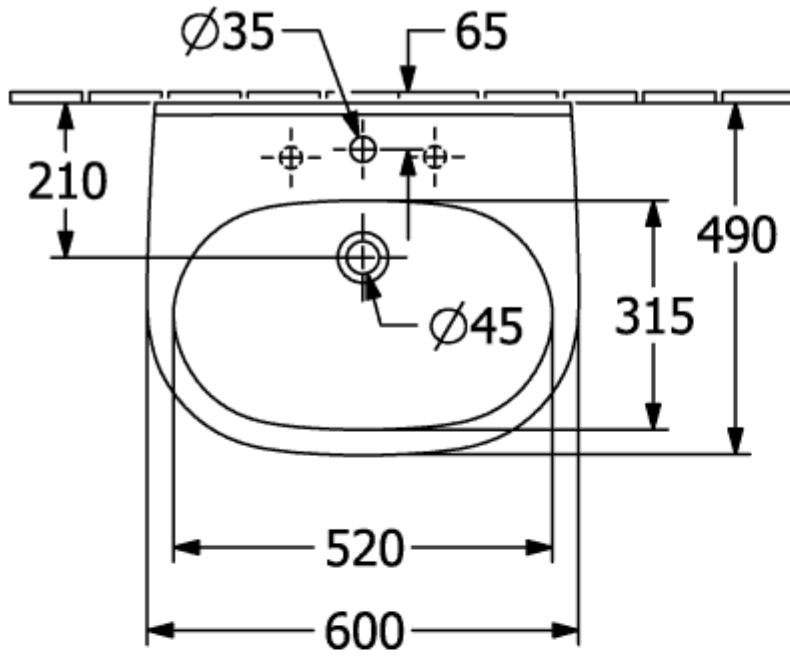

O.NOVO WASHBASIN OVAL

PRODUCT INFORMATION

Article title	Villeroy & Boch O.novo Washbasin, 600 x 490 x 200 mm, White Alpin, without overflow
Article number	51606101
Assembly / Assembly type	wall-mounted
Scope of delivery	1 x washbasin
Depth in mm	490
Width in mm	600
Height in mm	200
Interior depth	135
Collection	O.novo
Tap fitting / Tap hole information	Please note: unclosable outlet valve must be used with models without overflow
Suitable for	3-hole mixer
Material	Sanitary ceramics
surface	glossy
Colour name	White Alpin
With overflow	No
Shape	Oval
Colour designation	White Alpin
Antibacterial surface (with AntiBac)	No
Easy surface cleaning (CeramicPlus)	No
Number of tap holes punched through	1
Number of tap holes pre-drilled	2
Number of bowls	1

TECHNICAL DRAWINGS

51606101

51606101

	A	B	C	D
5160 55	550	450	475	280
5160 60	600	490	525	315
5160 65	650	510	565	330

51606101

5265 00

5266 00

51606101