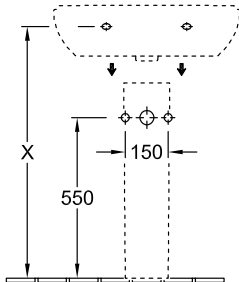

O.NOVO WASHBASIN OVAL

PRODUCT INFORMATION

Article title	Villeroy & Boch O.novo Washbasin, 600 x 490 x 200 mm, White Alpin, without overflow
Article number	51606101
Assembly / Assembly type	wall-mounted
Scope of delivery	1 x washbasin
Depth in mm	490
Width in mm	600
Height in mm	200
Interior depth	135
Collection	O.novo
Tap fitting / Tap hole information	Please note: unclosable outlet valve must be used with models without overflow
Suitable for	3-hole mixer
Material	Sanitary ceramics
surface	glossy
Colour name	White Alpin
With overflow	No
Shape	Oval
Colour designation	White Alpin
Antibacterial surface (with AntiBac)	No
Easy surface cleaning (CeramicPlus)	No
Number of tap holes punched through	1
Number of tap holes pre-drilled	2
Number of bowls	1

TECHNICAL DRAWINGS

51606101

51606101

	A	B	C	D
5160 55	550	450	475	280
5160 60	600	490	525	315
5160 65	650	510	565	330

51606101

5265 00

5266 00

51606101