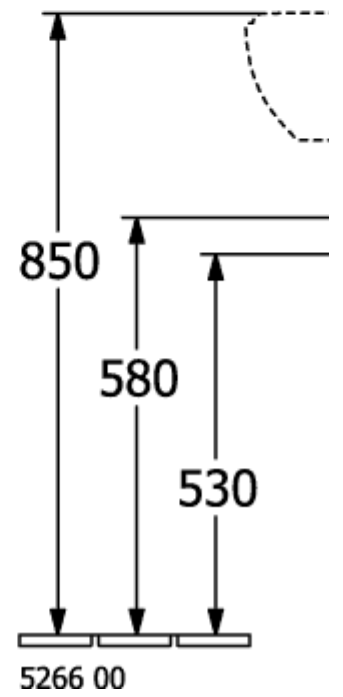

O.NOVO WASHBASIN OVAL

PRODUCT INFORMATION

Article title	Villeroy & Boch O.novo Washbasin, 600 x 490 x 200 mm, White Alpin, without overflow
Article number	51606101
Assembly / Assembly type	wall-mounted
Scope of delivery	1 x washbasin
Depth in mm	490
Width in mm	600
Height in mm	200
Interior depth	135
Collection	O.novo
Tap fitting / Tap hole information	Please note: unclosable outlet valve must be used with models without overflow
Suitable for	3-hole mixer
Material	Sanitary ceramics
surface	glossy
Colour name	White Alpin
With overflow	No
Shape	Oval
Colour designation	White Alpin
Antibacterial surface (with AntiBac)	No
Easy surface cleaning (CeramicPlus)	No
Number of tap holes punched through	1
Number of tap holes pre-drilled	2
Number of bowls	1

TECHNICAL DRAWINGS

51606101

51606101

	A	B	C	D
5160 55	550	450	475	280
5160 60	600	490	525	315
5160 65	650	510	565	330

51606101

5265 00

5266 00

51606101