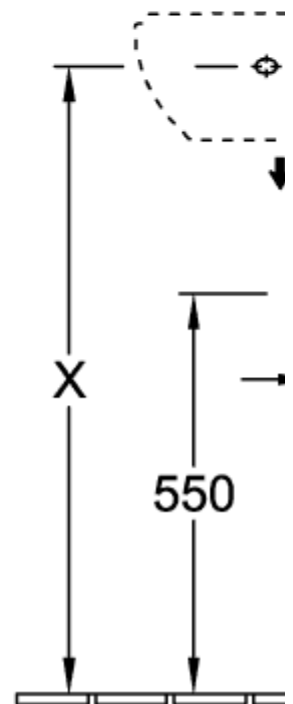

O.NOVO WASHBASIN OVAL

PRODUCT INFORMATION

Article title	Villeroy & Boch O.novo Washbasin, 600 x 490 x 200 mm, White Alpin, without overflow
Article number	51606101
Assembly / Assembly type	wall-mounted
Scope of delivery	1 x washbasin
Depth in mm	490
Width in mm	600
Height in mm	200
Interior depth	135
Collection	O.novo
Tap fitting / Tap hole information	Please note: unclosable outlet valve must be used with models without overflow
Suitable for	3-hole mixer
Material	Sanitary ceramics
surface	glossy
Colour name	White Alpin
With overflow	No
Shape	Oval
Colour designation	White Alpin
Antibacterial surface (with AntiBac)	No
Easy surface cleaning (CeramicPlus)	No
Number of tap holes punched through	1
Number of tap holes pre-drilled	2
Number of bowls	1

TECHNICAL DRAWINGS

51606101

51606101

	A	B	C	D
5160 55	550	450	475	280
5160 60	600	490	525	315
5160 65	650	510	565	330

51606101

5265 00

5266 00

51606101