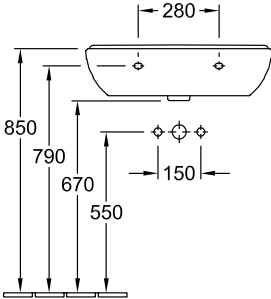

O.NOVO WASHBASIN OVAL

PRODUCT INFORMATION

Article title	Villeroy & Boch O.novo Washbasin, 600 x 490 x 200 mm, White Alpin, without overflow
Article number	51606101
Assembly / Assembly type	wall-mounted
Scope of delivery	1 x washbasin
Depth in mm	490
Width in mm	600
Height in mm	200
Interior depth	135
Collection	O.novo
Tap fitting / Tap hole information	Please note: unclosable outlet valve must be used with models without overflow
Suitable for	3-hole mixer
Material	Sanitary ceramics
surface	glossy
Colour name	White Alpin
With overflow	No
Shape	Oval
Colour designation	White Alpin
Antibacterial surface (with AntiBac)	No
Easy surface cleaning (CeramicPlus)	No
Number of tap holes punched through	1
Number of tap holes pre-drilled	2
Number of bowls	1

TECHNICAL DRAWINGS

51606101

51606101

	A	B	C	D
5160 55	550	450	475	280
5160 60	600	490	525	315
5160 65	650	510	565	330

51606101

5265 00

5266 00

51606101