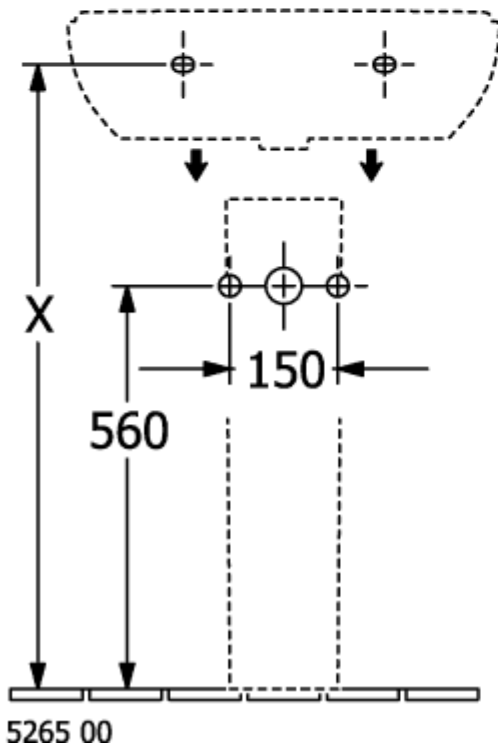

O.NOVO WASHBASIN OVAL

PRODUCT INFORMATION

Article title	Villeroy & Boch O.novo Washbasin, 600 x 490 x 200 mm, White Alpin, without overflow
Article number	51606101
Assembly / Assembly type	wall-mounted
Scope of delivery	1 x washbasin
Depth in mm	490
Width in mm	600
Height in mm	200
Interior depth	135
Collection	O.novo
Tap fitting / Tap hole information	Please note: unclosable outlet valve must be used with models without overflow
Suitable for	3-hole mixer
Material	Sanitary ceramics
surface	glossy
Colour name	White Alpin
With overflow	No
Shape	Oval
Colour designation	White Alpin
Antibacterial surface (with AntiBac)	No
Easy surface cleaning (CeramicPlus)	No
Number of tap holes punched through	1
Number of tap holes pre-drilled	2
Number of bowls	1

TECHNICAL DRAWINGS

51606101

51606101

	A	B	C	D
5160 55	550	450	475	280
5160 60	600	490	525	315
5160 65	650	510	565	330

51606101

5265 00

5266 00

51606101