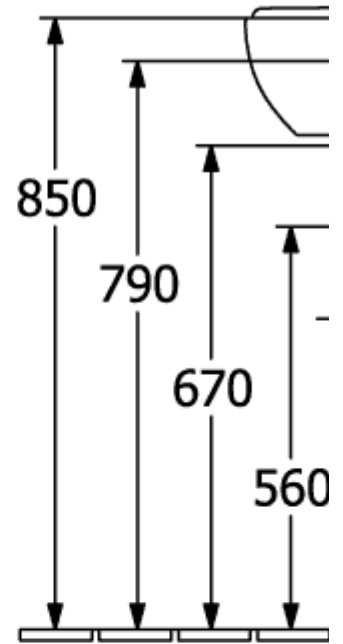

O.NOVO WASHBASIN OVAL

PRODUCT INFORMATION

Article title	Villeroy & Boch O.novo Washbasin, 600 x 490 x 200 mm, White Alpin, without overflow
Article number	51606101
Assembly / Assembly type	wall-mounted
Scope of delivery	1 x washbasin
Depth in mm	490
Width in mm	600
Height in mm	200
Interior depth	135
Collection	O.novo
Tap fitting / Tap hole information	Please note: unclosable outlet valve must be used with models without overflow
Suitable for	3-hole mixer
Material	Sanitary ceramics
surface	glossy
Colour name	White Alpin
With overflow	No
Shape	Oval
Colour designation	White Alpin
Antibacterial surface (with AntiBac)	No
Easy surface cleaning (CeramicPlus)	No
Number of tap holes punched through	1
Number of tap holes pre-drilled	2
Number of bowls	1

TECHNICAL DRAWINGS

51606101

51606101

	A	B	C	D
5160 55	550	450	475	280
5160 60	600	490	525	315
5160 65	650	510	565	330

51606101

5265 00

5266 00

51606101