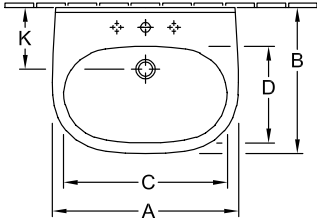

O.NOVO WASHBASIN OVAL

PRODUCT INFORMATION

Article title	Villeroy & Boch O.novo Washbasin, 600 x 490 x 200 mm, White Alpin, without overflow
Article number	51606101
Assembly / Assembly type	wall-mounted
Scope of delivery	1 x washbasin
Depth in mm	490
Width in mm	600
Height in mm	200
Interior depth	135
Collection	O.novo
Tap fitting / Tap hole information	Please note: unclosable outlet valve must be used with models without overflow
Suitable for	3-hole mixer
Material	Sanitary ceramics
surface	glossy
Colour name	White Alpin
With overflow	No
Shape	Oval
Colour designation	White Alpin
Antibacterial surface (with AntiBac)	No
Easy surface cleaning (CeramicPlus)	No
Number of tap holes punched through	1
Number of tap holes pre-drilled	2
Number of bowls	1

TECHNICAL DRAWINGS

51606101

51606101

	A	B	C	D
5160 55	550	450	475	280
5160 60	600	490	525	315
5160 65	650	510	565	330

51606101

5265 00

5266 00

51606101