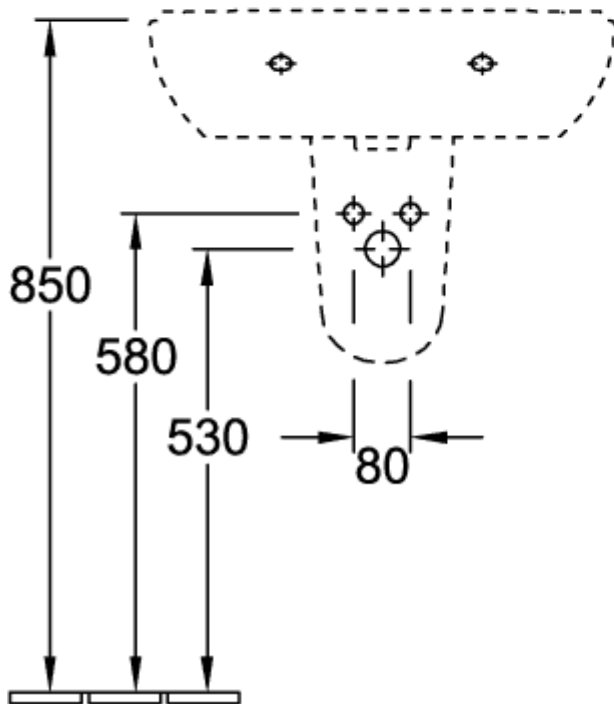

O.NOVO WASHBASIN OVAL

PRODUCT INFORMATION

Article title	Villeroy & Boch O.novo Washbasin, 600 x 490 x 200 mm, White Alpin, without overflow
Article number	51606101
Assembly / Assembly type	wall-mounted
Scope of delivery	1 x washbasin
Depth in mm	490
Width in mm	600
Height in mm	200
Interior depth	135
Collection	O.novo
Tap fitting / Tap hole information	Please note: unclosable outlet valve must be used with models without overflow
Suitable for	3-hole mixer
Material	Sanitary ceramics
surface	glossy
Colour name	White Alpin
With overflow	No
Shape	Oval
Colour designation	White Alpin
Antibacterial surface (with AntiBac)	No
Easy surface cleaning (CeramicPlus)	No
Number of tap holes punched through	1
Number of tap holes pre-drilled	2
Number of bowls	1

TECHNICAL DRAWINGS

51606101

51606101

	A	B	C	D
5160 55	550	450	475	280
5160 60	600	490	525	315
5160 65	650	510	565	330

51606101

5265 00

5266 00

51606101