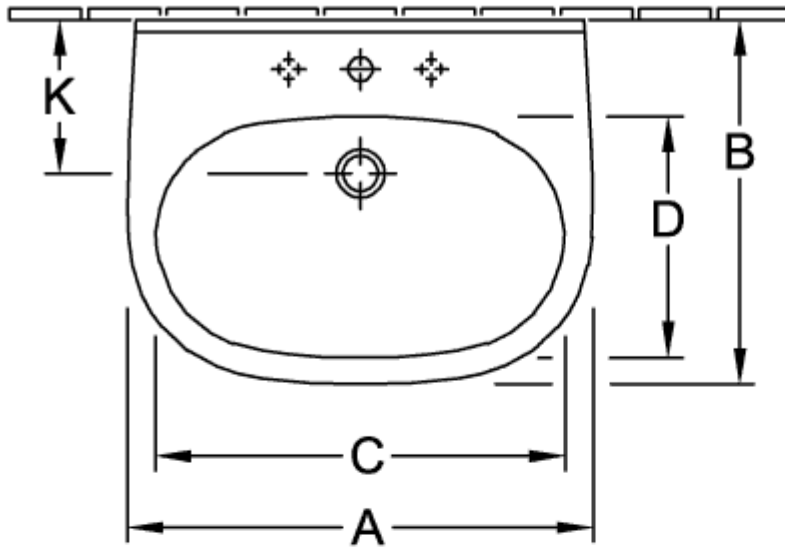

O.NOVO WASHBASIN OVAL

PRODUCT INFORMATION

Article title	Villeroy & Boch O.novo Washbasin, 600 x 490 x 200 mm, White Alpin, without overflow
Article number	51606101
Assembly / Assembly type	wall-mounted
Scope of delivery	1 x washbasin
Depth in mm	490
Width in mm	600
Height in mm	200
Interior depth	135
Collection	O.novo
Tap fitting / Tap hole information	Please note: unclosable outlet valve must be used with models without overflow
Suitable for	3-hole mixer
Material	Sanitary ceramics
surface	glossy
Colour name	White Alpin
With overflow	No
Shape	Oval
Colour designation	White Alpin
Antibacterial surface (with AntiBac)	No
Easy surface cleaning (CeramicPlus)	No
Number of tap holes punched through	1
Number of tap holes pre-drilled	2
Number of bowls	1

TECHNICAL DRAWINGS

51606101

51606101

	A	B	C	D
5160 55	550	450	475	280
5160 60	600	490	525	315
5160 65	650	510	565	330

51606101

5265 00

5266 00

51606101