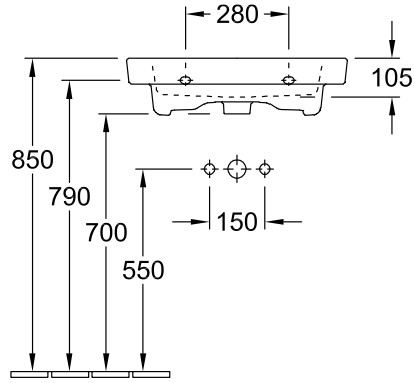

WASHBASINS SUBWAY 2.0

PRODUCT INFORMATION

1 . POSITION

Model	711360
Width	600 mm
Depth	470 mm
Weight	17,8 kg
Description	Sanitary porcelain Also available in CeramicPlus
Tap fitting / Tap hole remark	suitable for 3-hole tap fittings, central tap hole punched out
Overflow remark	with overflow
Material	Sanitary porcelain
Specification texts	Subway 2.0; Washbasin; Sanitary porcelain; Size: 600 x 470 mm; Angular; suitable for 3-hole tap fittings, central tap hole punched out; with overflow

COLOURS

White Alpin	71136001	4047289993148
White Alpin CeramicPlus	711360R1	4047289993155
Star White CeramicPlus	711360R2	4047289993162
Pergamon CeramicPlus	711360R3	4047289993179

TECHNICAL DRAWINGS

711360

5243 00

5244 00