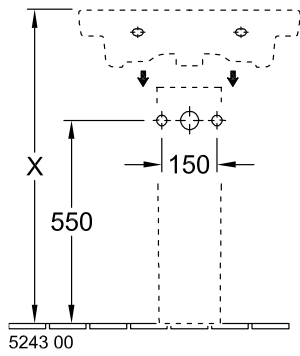

TECHNICAL DRAWINGS

711360

5243 00