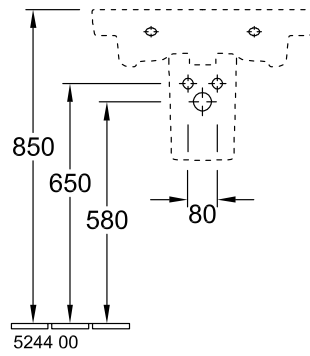

WASHBASINS SUBWAY 2.0

PRODUCT INFORMATION

1 . POSITION

Model	711360
Width	600 mm
Depth	470 mm
Weight	17,8 kg
Description	Sanitary porcelain Also available in CeramicPlus
Tap fitting / Tap hole remark	suitable for 3-hole tap fittings, central tap hole punched out
Overflow remark	with overflow
Material	Sanitary porcelain
Specification texts	Subway 2.0; Washbasin; Sanitary porcelain; Size: 600 x 470 mm; Angular; suitable for 3-hole tap fittings, central tap hole punched out; with overflow

5243 00

5244 00