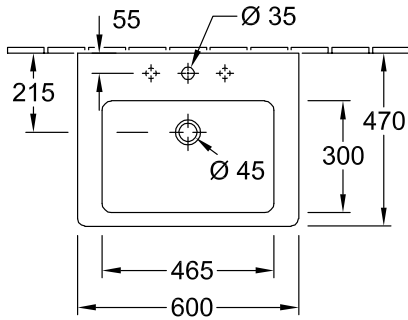

TECHNICAL DRAWINGS

711360

5243 00