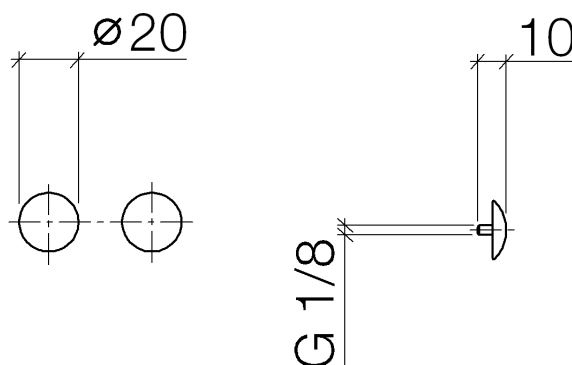

Product specifications

- 1 pair

Surfaces

- chrome 12801970-00
- platinum matt 12801970-06

Exploded assembly drawing

Order quantity

No.	Article number	Name	Installation quantity
1	093030060ff	screw	2