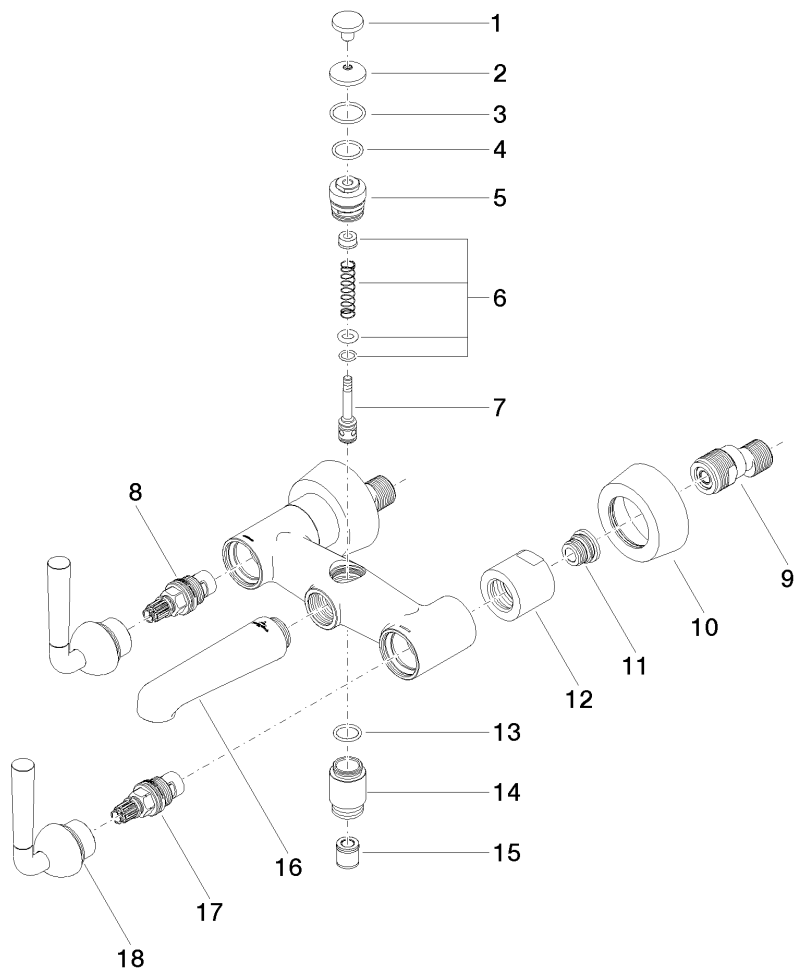

**Exploded assembly drawing**

## Domicil Wall-mounted bath mixer without shower set

Article number: 25100900

### Order quantity

No.	Article number	Name	Installation quantity
1	092090050ff	handle	1
2	092102157ff	lid	1
3	09141003190	seal	1
4	09141001090	seal	1
5	092134085ff	nipple	1
6	9016020230090	spring	1
7	09310903220ff	pull-rod	1
8	9090031310090	top	1
9	0411040300090	connection	2
10	90279000900ff	rosette	2
11	0429050140090	nipple	2
12	092310064ff	nut	2
13	09141005590	seal	1
14	092404242ff	nipple	1
15	09230104090	back-flow preventer	1
16	90119001400ff	spout	1
17	9090031300090	top	1
18	90279001400ff	handle	1