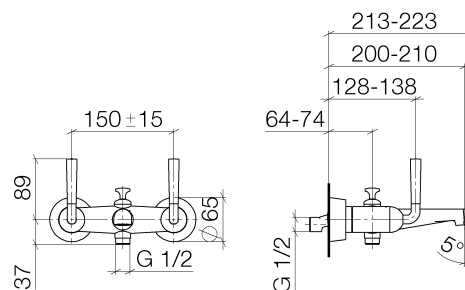

Surfaces

• chrome	25100900-00
• champagne	25100900-47
•	25100900-50
•	25100900-98